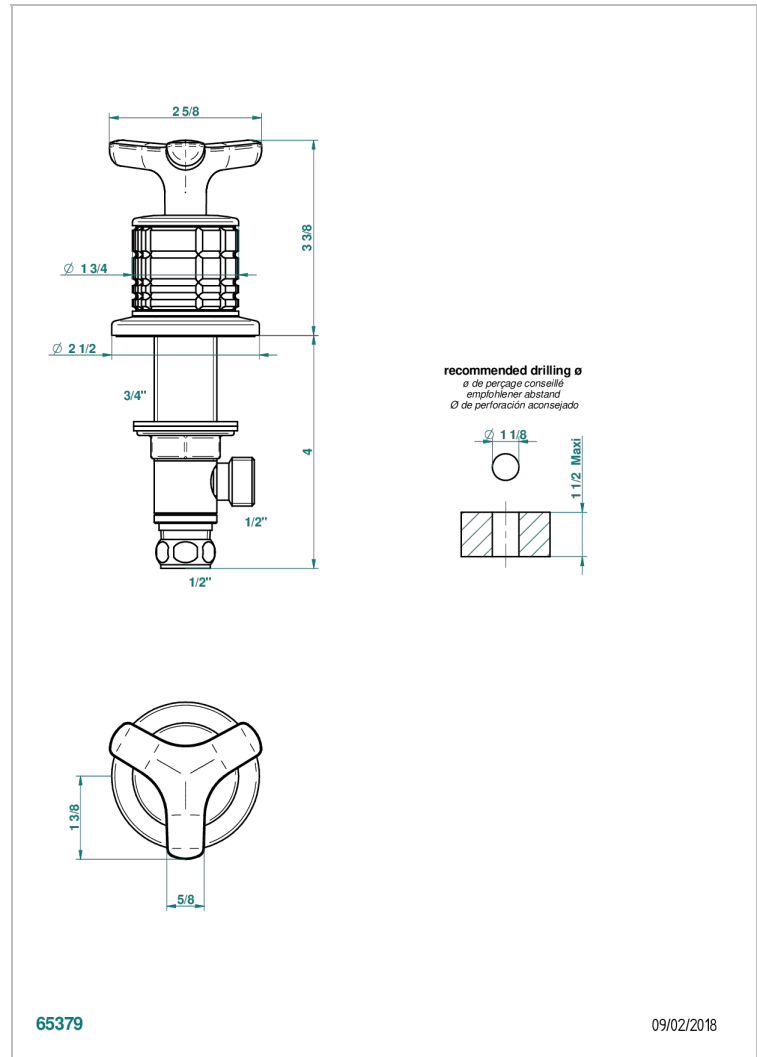

SYSTEM CRYSTAL

G9J-35

Rim mounted 1/2" valve

THG[®]
PARIS

CHARACTERISTIC

- System Crystal
- Rim mounted 1/2" valve

AVAILABLE FINITIONS

Antique nickel - H28
Black ceram - D30
Blush PVD - H62
Brass color PVD - H49
Brown bronze color PVD - F33
Gold color PVD - H52