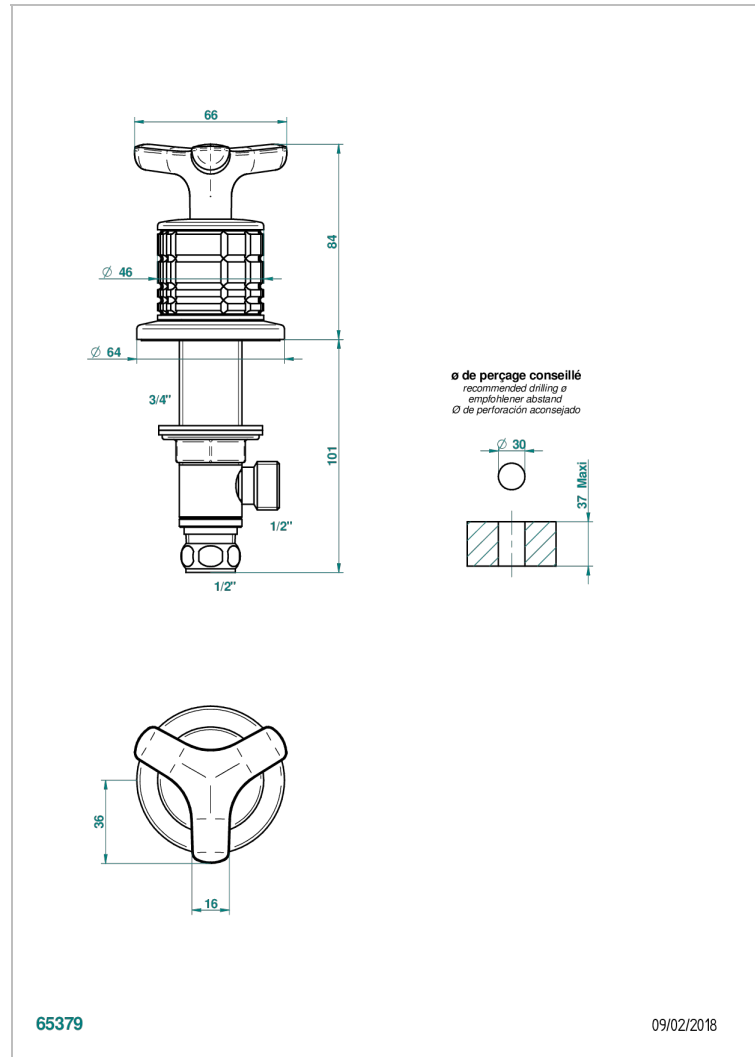

# SYSTEM CRYSTAL

G9J-35

Rim mounted 1/2" valve

THG<sup>®</sup>  
PARIS

## CHARACTERISTIC

- System Crystal
- Rim mounted 1/2" valve