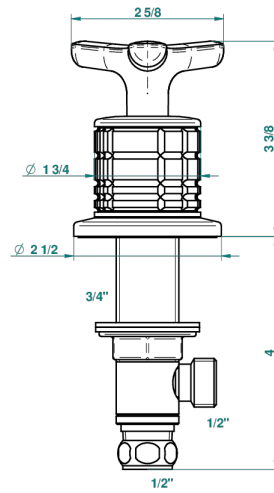

SYSTEM CRYSTAL

G9J-35

Rim mounted 1/2" valve

THG®
PARIS

65379

09/02/2018

CHARACTERISTIC

- System Crystal
- Rim mounted 1/2" valve

AVAILABLE FINITIONS

Antique nickel - H28
Black ceram - D30
Blush PVD - H62
Brass color PVD - H49
Brown bronze color PVD - F33
Gold color PVD - H52

Graphite PVD - H64
Lacquered light bronze - D01
Matt Umber PVD - H67
Matt blush PVD - H60
Matt brass color PVD - H50
Matt brown bronze color PVD - F34

Matt chrome - C02
Matt gold - F07
Matt gold color PVD - H53
Matt graphite PVD - H65
Matt nickel (color finish) - C01
Matt nickel color PVD - H56

Nickel color PVD - H55
Polished chrome (color finish) - A02
Polished gold (color finish) - F01
Polished nickel - B01
Soft gold - F30
Soft matt gold - F31

Umber PVD - H66
Varnished matt antique red copper
(color finish) - H07