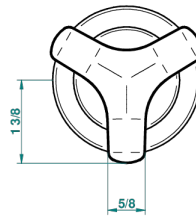

SYSTEM CRYSTAL

G9J-35

Rim mounted 1/2" valve

THG®
PARIS

65379

09/02/2018

CHARACTERISTIC

- System Crystal
- Rim mounted 1/2" valve

AVAILABLE FINITIONS

Antique nickel - H28
Black ceram - D30
Blush PVD - H62
Brass color PVD - H49
Brown bronze color PVD - F33
Gold color PVD - H52

Graphite PVD - H64
Lacquered light bronze - D01
Matt Umber PVD - H67
Matt blush PVD - H60
Matt brass color PVD - H50
Matt brown bronze color PVD - F34

Matt chrome - C02
Matt gold - F07
Matt gold color PVD - H53
Matt graphite PVD - H65
Matt nickel (color finish) - C01
Matt nickel color PVD - H56

Nickel color PVD - H55
Polished chrome (color finish) - A02
Polished gold (color finish) - F01
Polished nickel - B01
Soft gold - F30
Soft matt gold - F31

Umber PVD - H66
Varnished matt antique red copper
(color finish) - H07