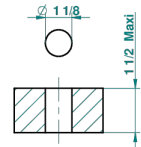

SYSTEM CRYSTAL

G9J-35

Rim mounted 1/2" valve

THG®
PARIS

65379

09/02/2018

CHARACTERISTIC

- System Crystal
- Rim mounted 1/2" valve

AVAILABLE FINITIONS

Antique nickel - H28
Black ceram - D30
Blush PVD - H62
Brass color PVD - H49
Brown bronze color PVD - F33
Gold color PVD - H52

Graphite PVD - H64
Lacquered light bronze - D01
Matt Umber PVD - H67
Matt blush PVD - H60
Matt brass color PVD - H50
Matt brown bronze color PVD - F34

Matt chrome - C02
Matt gold - F07
Matt gold color PVD - H53
Matt graphite PVD - H65
Matt nickel (color finish) - C01
Matt nickel color PVD - H56

Nickel color PVD - H55
Polished chrome (color finish) - A02
Polished gold (color finish) - F01
Polished nickel - B01
Soft gold - F30
Soft matt gold - F31

Umber PVD - H66
Varnished matt antique red copper
(color finish) - H07