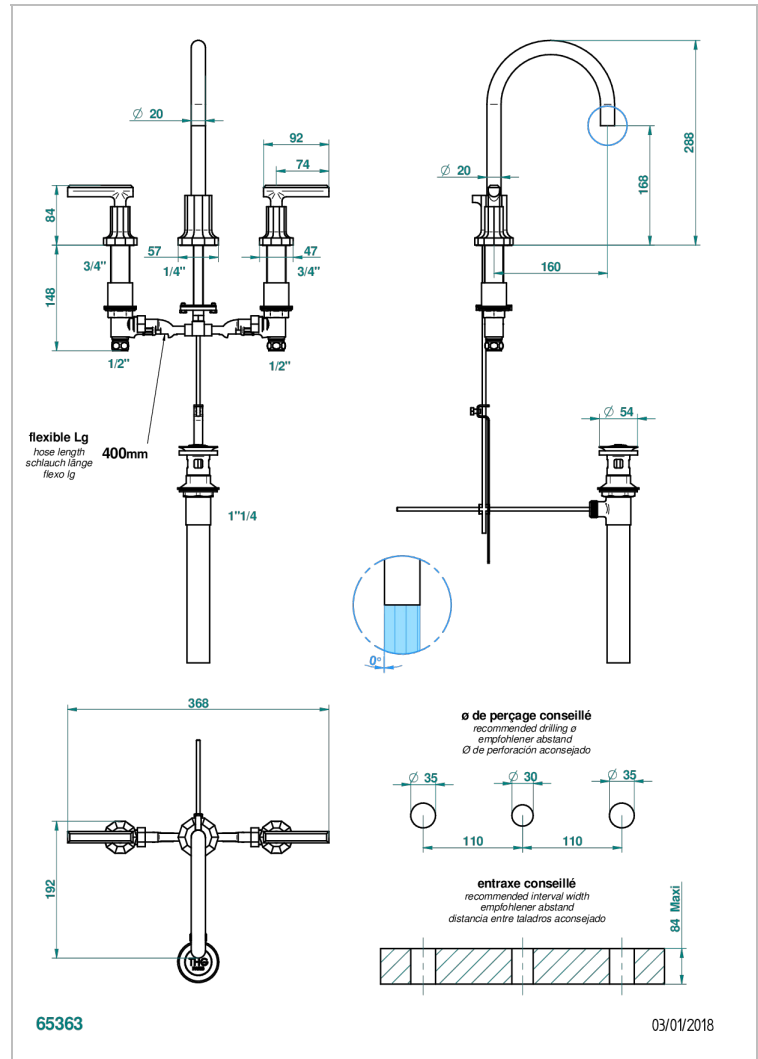

# LES ONDES WITH LEVER

G8B-151M/US

Rim mounted 3-hole basin mixer with waste for marble

THG<sup>®</sup>  
PARIS

## CARACTERÍSTICAS

- Les Ondes with lever
- Rim mounted 3-hole basin mixer with waste for marble