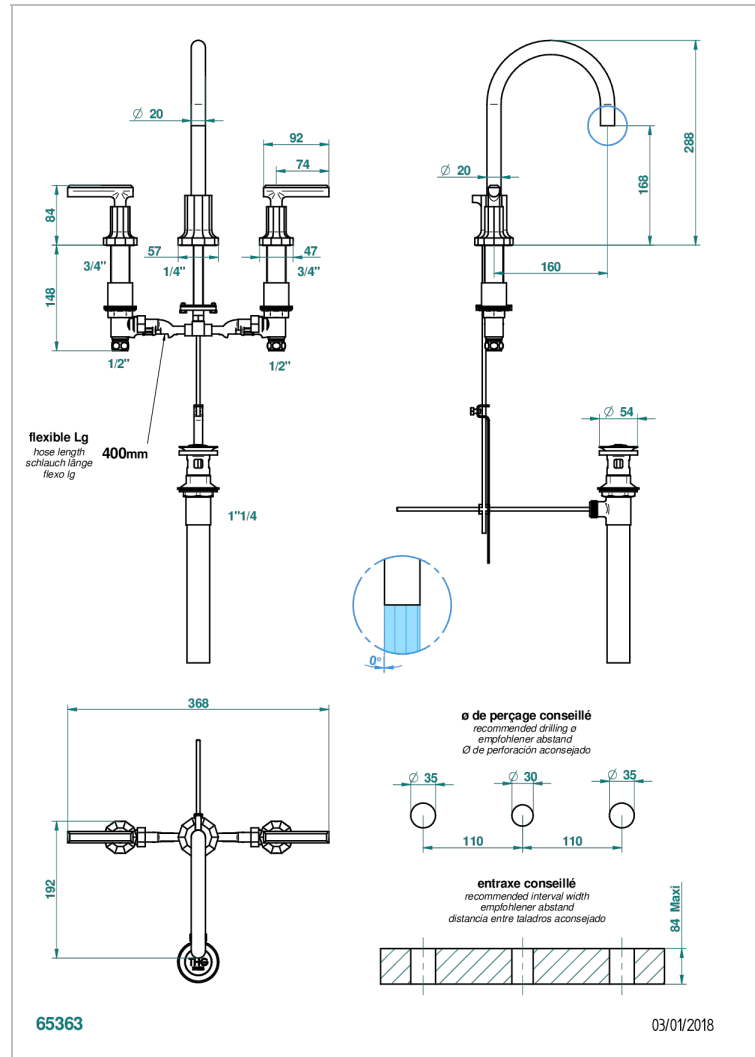

LES ONDES WITH LEVER HANDLES

G8B-151M/US

Widespread lavatory set with drain for 1 1/4" + countertop

CHARACTERISTIC

- Les Ondes with lever handles
- Widespread lavatory set with drain for 1 1/4" + countertop