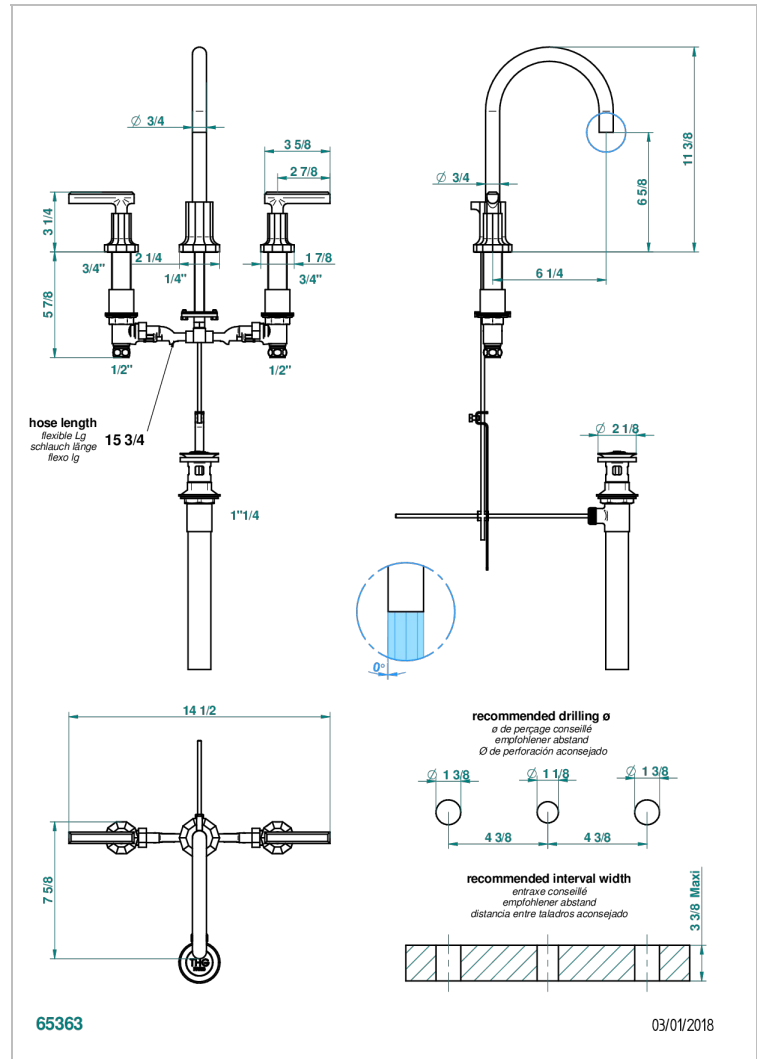

LES ONDES WITH LEVER

G8B-151M/US

Rim mounted 3-hole basin mixer with waste for marble

THG[®]
PARIS

CARACTERÍSTICAS

- Les Ondes with lever
- Rim mounted 3-hole basin mixer with waste for marble

ACABADOS DISPONIBLES