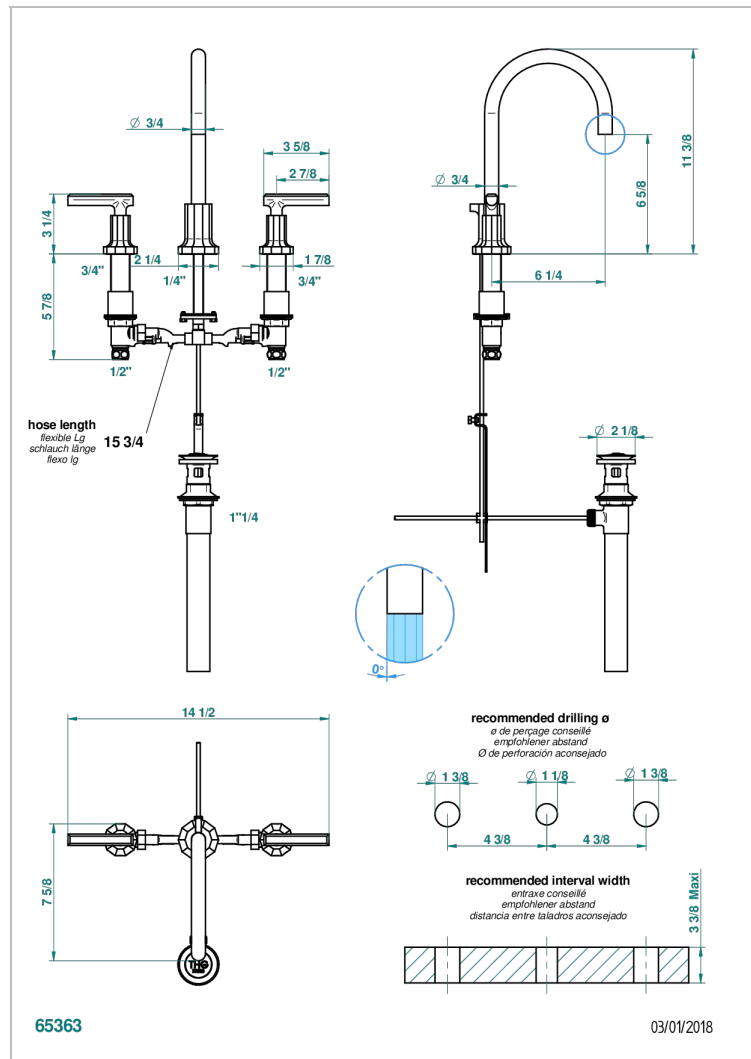

LES ONDES WITH LEVER HANDLES

G8B-151M/US

Widespread lavatory set with drain for 1 1/4" + countertop

CHARACTERISTIC

- Les Ondes with lever handles
- Widespread lavatory set with drain for 1 1/4" + countertop