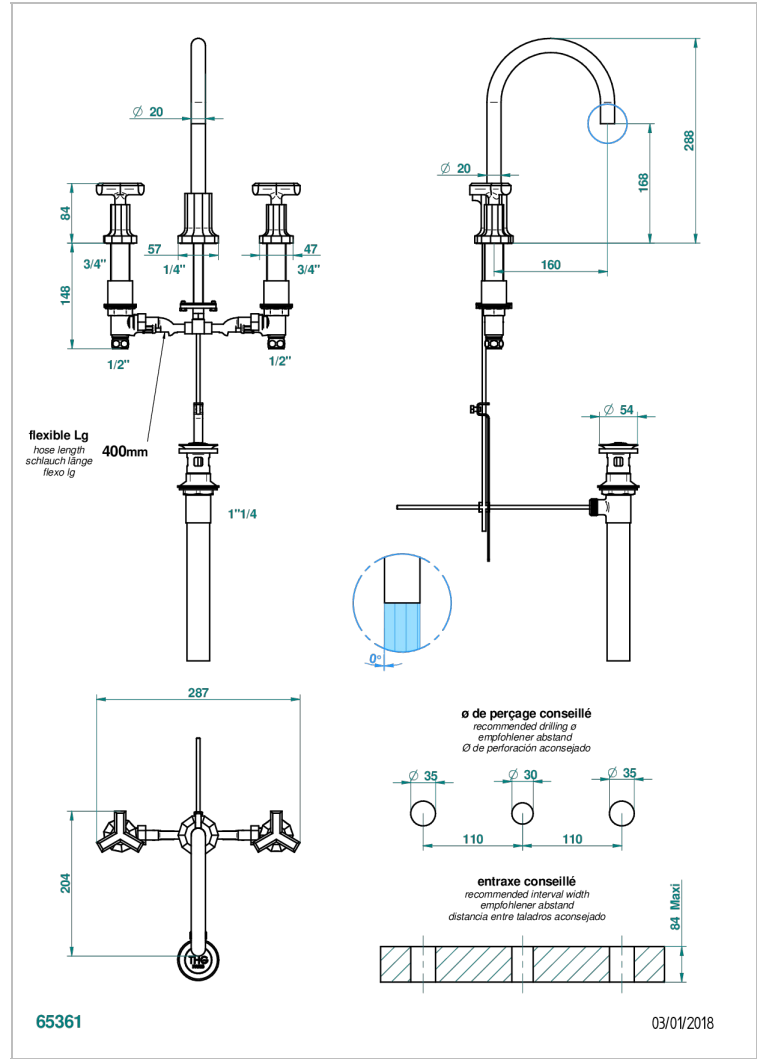

LES ONDES

G8A-151M/US

Rim mounted 3-hole basin mixer with waste for marble

CARACTERÍSTICAS

- Les Ondes
- Rim mounted 3-hole basin mixer with waste for marble

ACABADOS DISPONIBLES

Bronce claro - D01
Cerámica negra mate - D30
Cobre viejo mate - H07
Cromo - A02
Cromo / dorado - G02
Cromo mate - C02