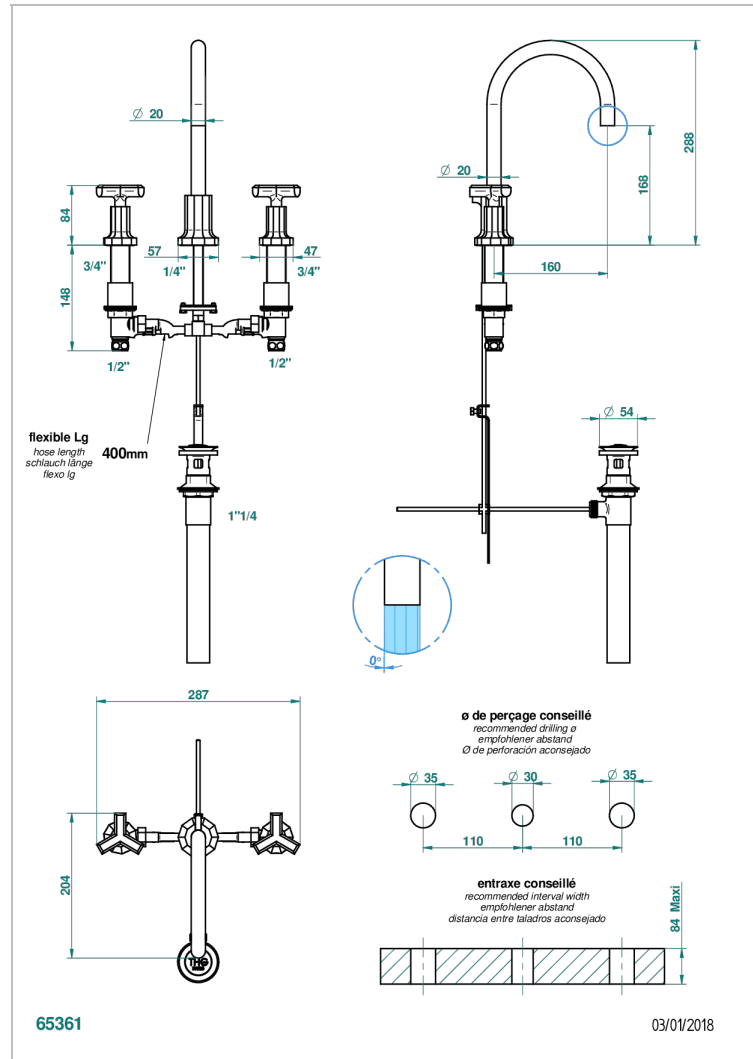

LES ONDES

G8A-151M/US

Widespread lavatory set with drain for 1 1/4" + countertop

CHARACTERISTIC

- Les Ondes
- Widespread lavatory set with drain for 1 1/4" + countertop

AVAILABLE FINITIONS

Black ceram - D30
Blush PVD - H62
Brass color PVD - H49
Brown bronze color PVD - F33
Chrome polished - A02
Chrome polished / gold polished - G02

Matt graphite PVD - H65
Matt nickel (American satin) - C01
Matt nickel color PVD - H56
Natural smoked Brass - A13
Nickel antique / Sovereign - H28
Nickel color PVD - H55

Nickel polished - B01
Soft gold - F30
Soft matt gold - F31
Umber PVD - H66