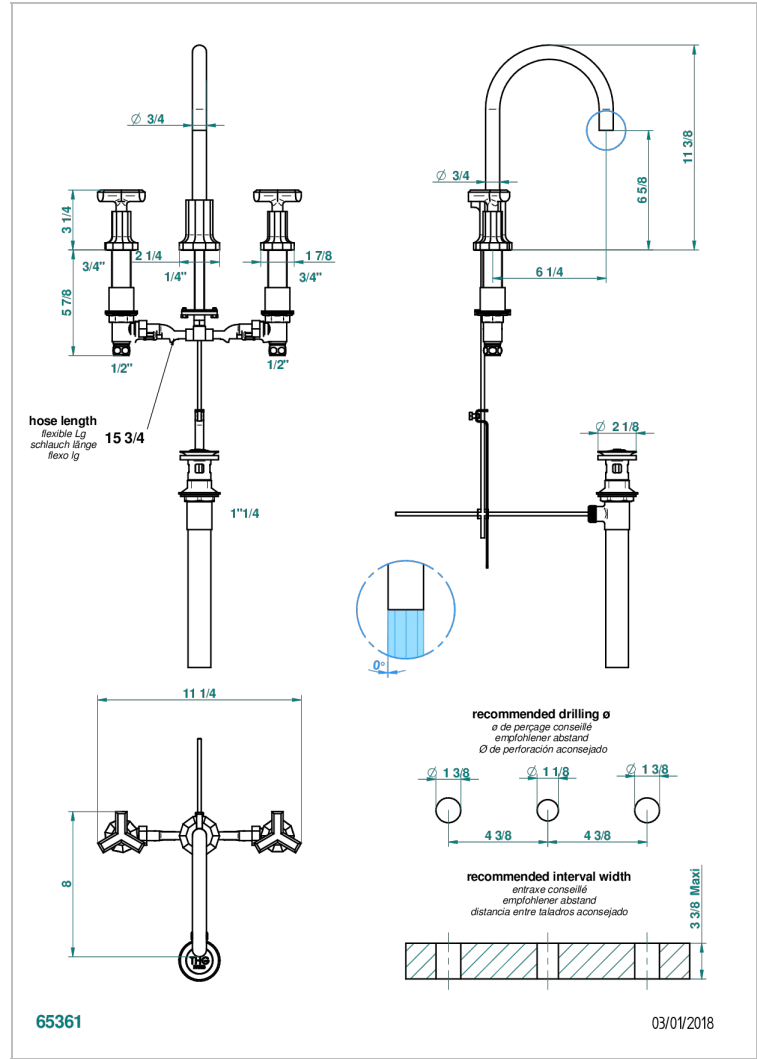

LES ONDES

G8A-151M/US

Widespread lavatory set with drain for 1 1/4" + countertop

CHARACTERISTIC

- Les Ondes
- Widespread lavatory set with drain for 1 1/4" + countertop

AVAILABLE FINITIONS

Black ceram - D30
Blush PVD - H62
Brass color PVD - H49
Brown bronze color PVD - F33
Chrome polished - A02
Chrome polished / gold polished - G02

Matt graphite PVD - H65
Matt nickel (American satin) - C01
Matt nickel color PVD - H56
Natural smoked Brass - A13
Nickel antique / Sovereign - H28
Nickel color PVD - H55

Nickel polished - B01
Soft gold - F30
Soft matt gold - F31
Umber PVD - H66