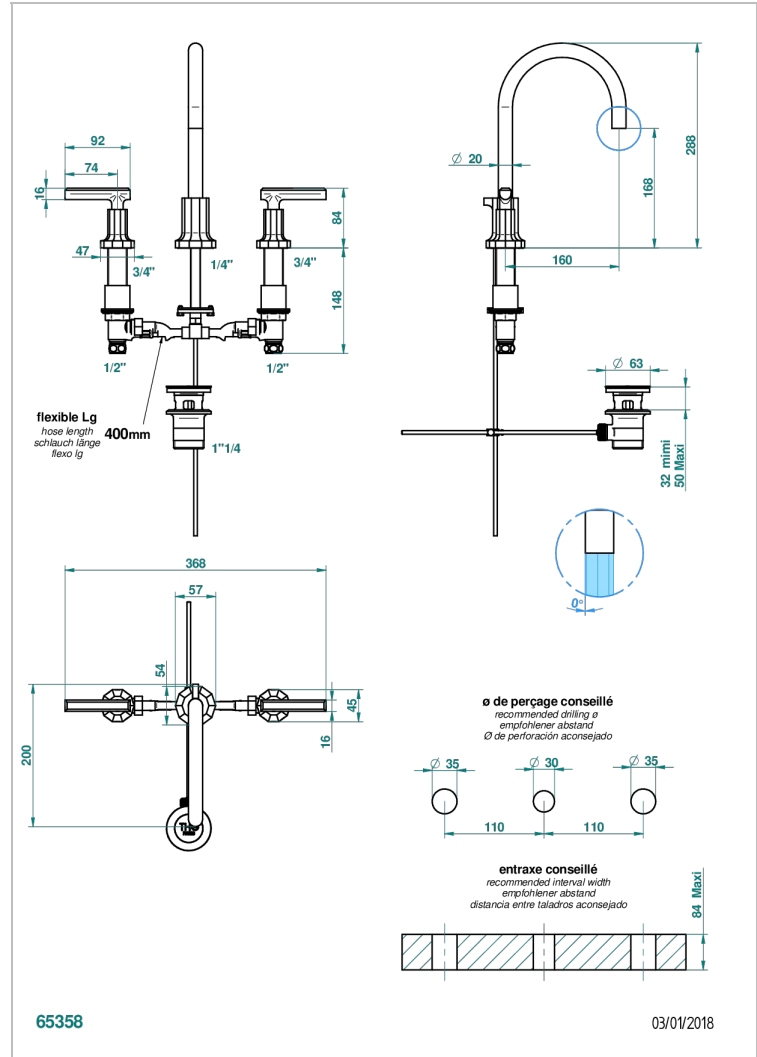

LES ONDES WITH LEVER

G8B-151M

Rim mounted 3-hole basin mixer with waste for marble

THG[®]
PARIS

CHARACTERISTIC

- ACS : 18ACCLY393
- NF : NF EN 200 - IA - Chrome
- SVGW-SSIGE : 1901-6813

STANDARDS

AVAILABLE FINITIONS