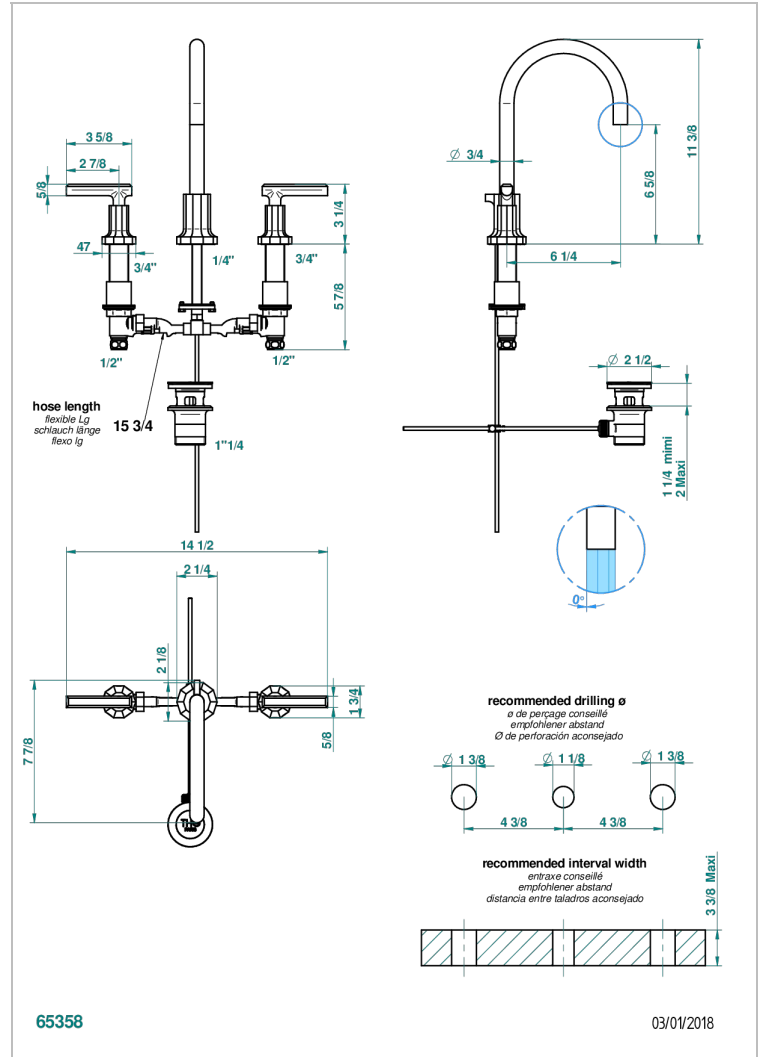

LES ONDES WITH LEVER

G8B-151M

Rim mounted 3-hole basin mixer with waste for marble

THG[®]
PARIS

CHARACTERISTIC

- ACS : 18ACCLY393
- NF : NF EN 200 - IA - Chrome
- SVGW-SSIGE : 1901-6813

STANDARDS

AVAILABLE FINITIONS