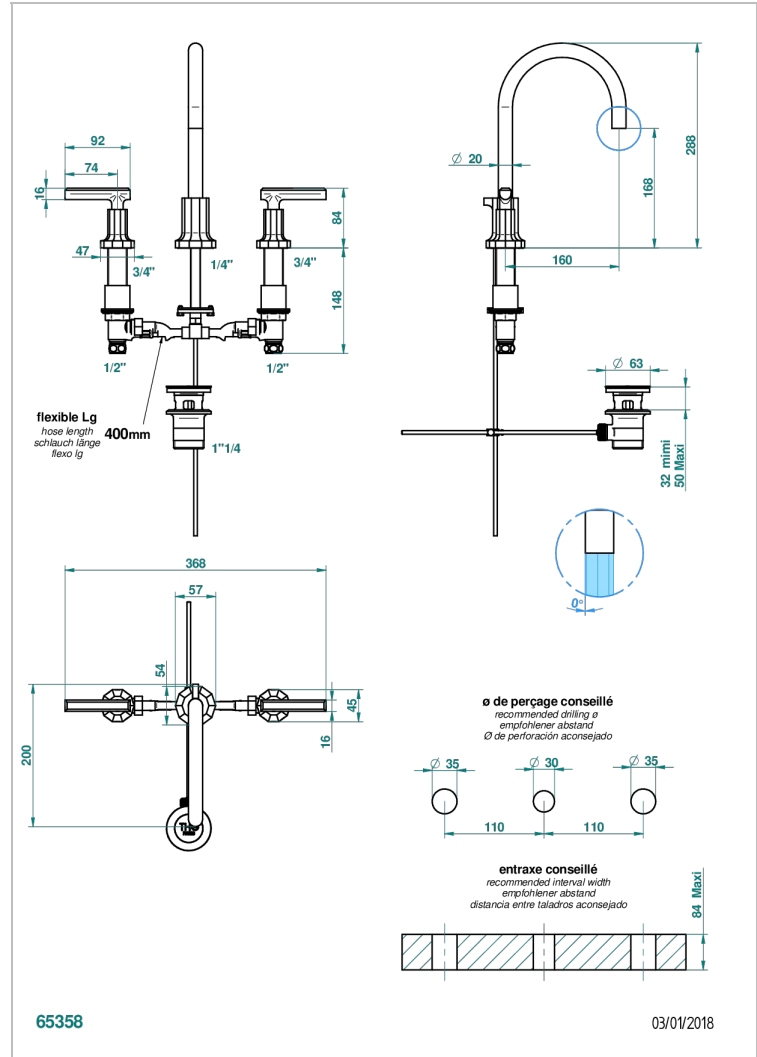

# LES ONDES WITH LEVER

G8B-151M

Rim mounted 3-hole basin mixer with waste for marble

THG<sup>®</sup>  
PARIS

## CHARACTERISTIC

- ACS : 18ACCLY393
- NF : NF EN 200 - IA - Chrome
- SVGW-SSIGE : 1901-6813