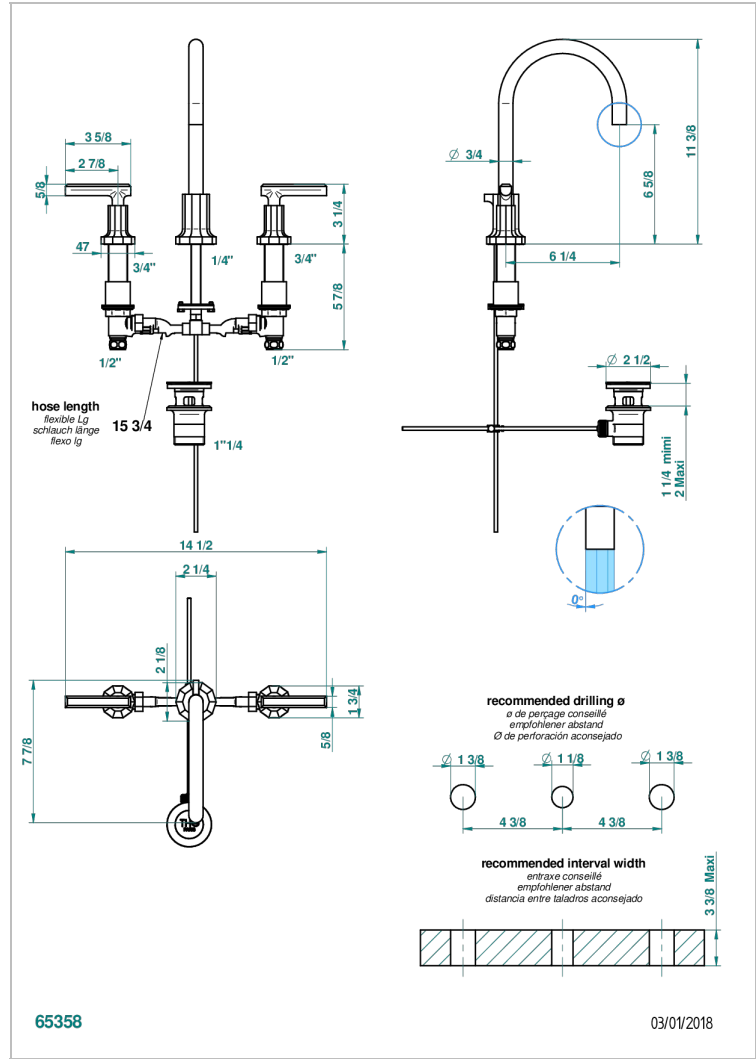

# LES ONDES WITH LEVER

G8B-151M

Rim mounted 3-hole basin mixer with waste for marble

## CHARACTERISTIC

- ACS : 18ACCLY393
- NF : NF EN 200 - IA - Chrome
- SVGW-SSIGE : 1901-6813