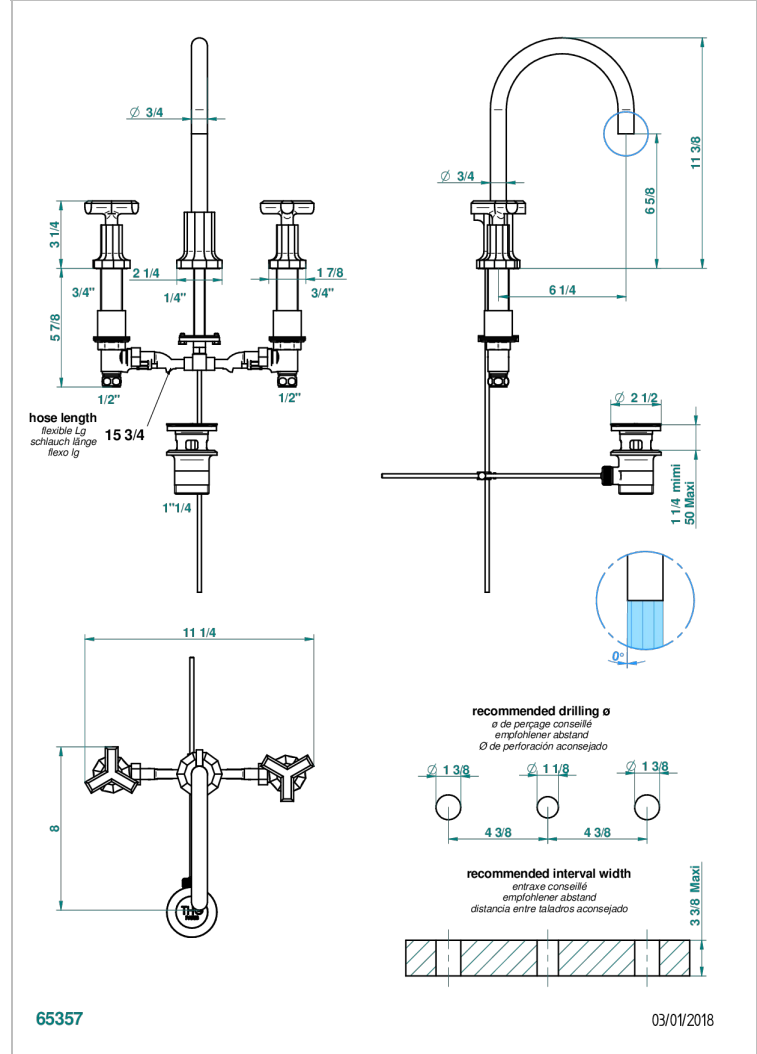

LES ONDES

G8A-151M

Rim mounted 3-hole basin mixer with waste for marble

CHARACTERISTIC

- ACS : 18ACCLY393
- NF : NF EN 200 - IA - Chrome
- SVGW-SSIGE : 1901-6813

STANDARDS

AVAILABLE FINITIONS

Antique nickel - H28
Black ceram - D30
Blush PVD - H62
Brass color PVD - H49
Brown bronze color PVD - F33
Gold color PVD - H52