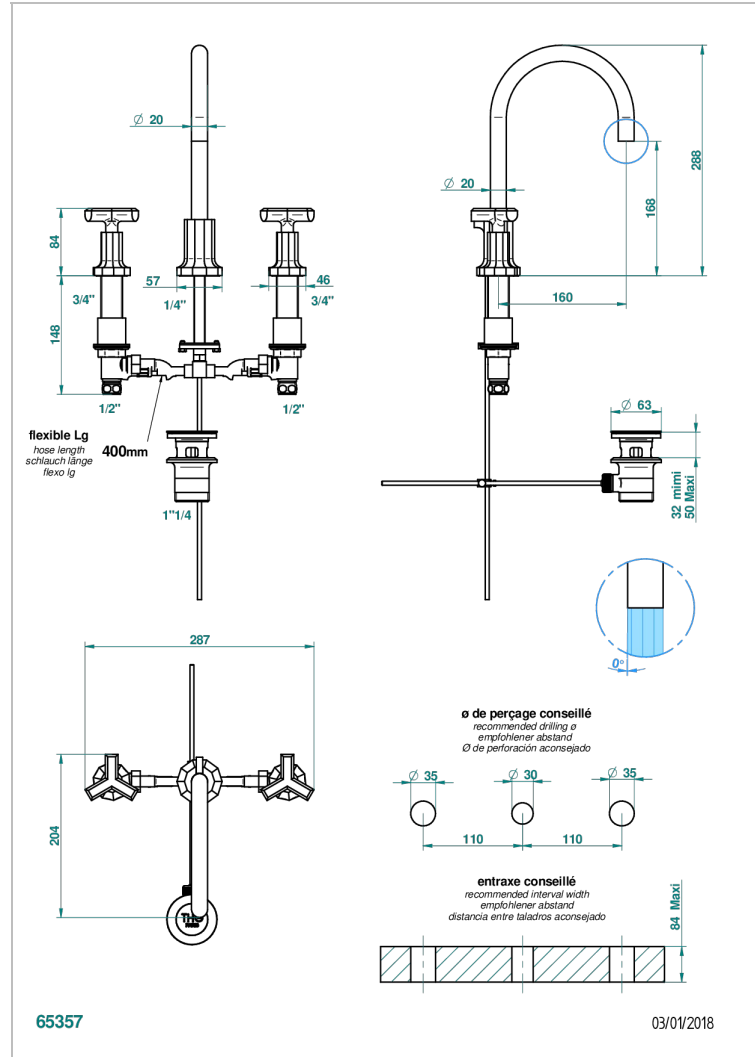

LES ONDES

G8A-151M

Rim mounted 3-hole basin mixer with waste for marble

THG[®]
PARIS

CHARACTERISTIC

- ACS : 18ACCLY393
- NF : NF EN 200 - IA - Chrome
- SVGW-SSIGE : 1901-6813

STANDARDS

AVAILABLE FINITIONS