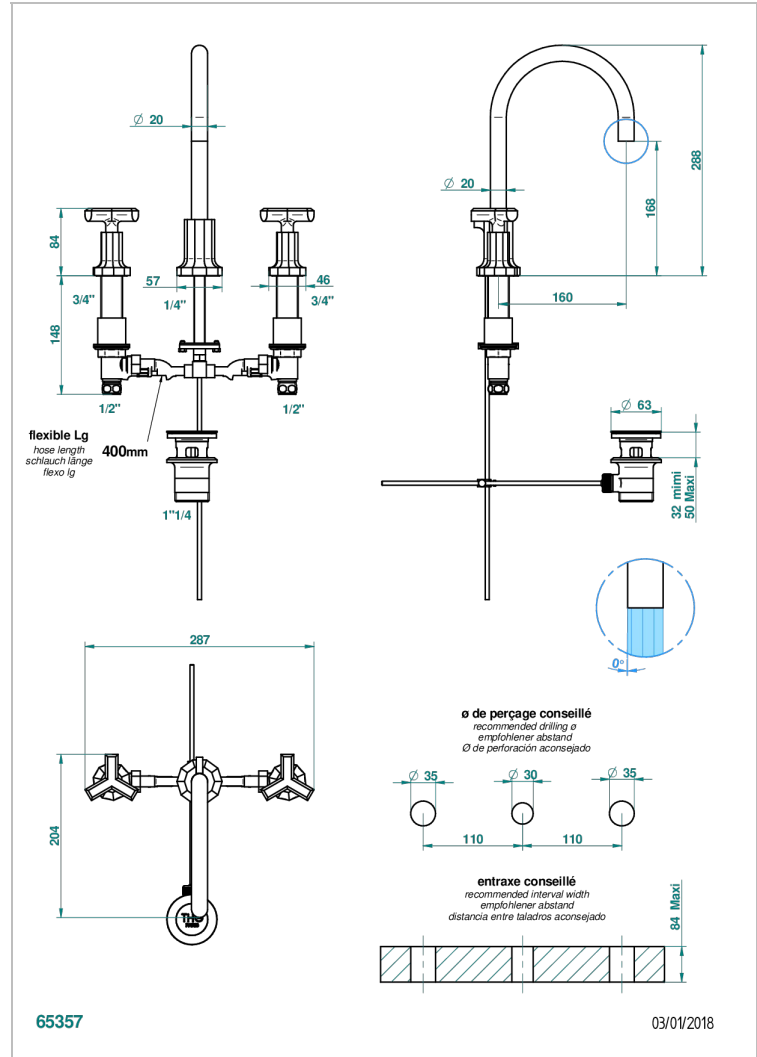

LES ONDES

G8A-151M

Rim mounted 3-hole basin mixer with waste for marble

THG[®]
PARIS

CHARACTERISTIC

- ACS : 18ACCLY393
- NF : NF EN 200 - IA - Chrome
- SVGW-SSIGE : 1901-6813

STANDARDS

AVAILABLE FINITIONS