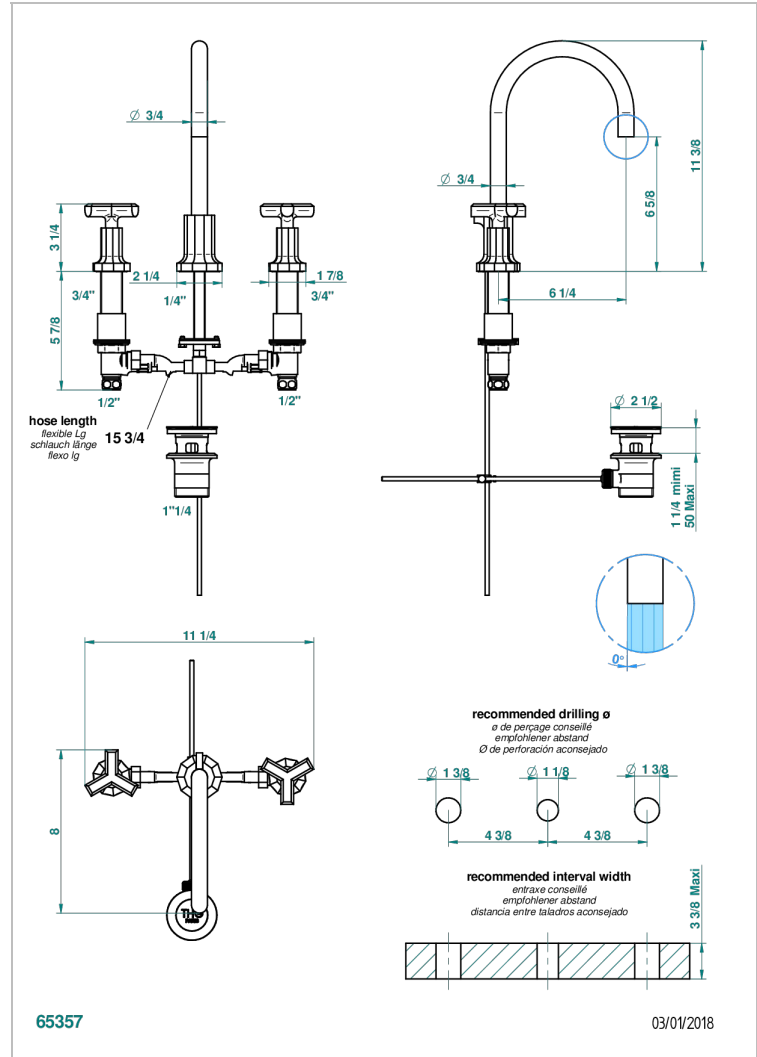

LES ONDES

G8A-151M

Rim mounted 3-hole basin mixer with waste for marble

CHARACTERISTIC

- ACS : 18ACCLY393
- NF : NF EN 200 - IA - Chrome
- SVGW-SSIGE : 1901-6813

STANDARDS

AVAILABLE FINITIONS

Antique nickel - H28
Black ceram - D30
Blush PVD - H62
Brass color PVD - H49
Brown bronze color PVD - F33
Gold color PVD - H52