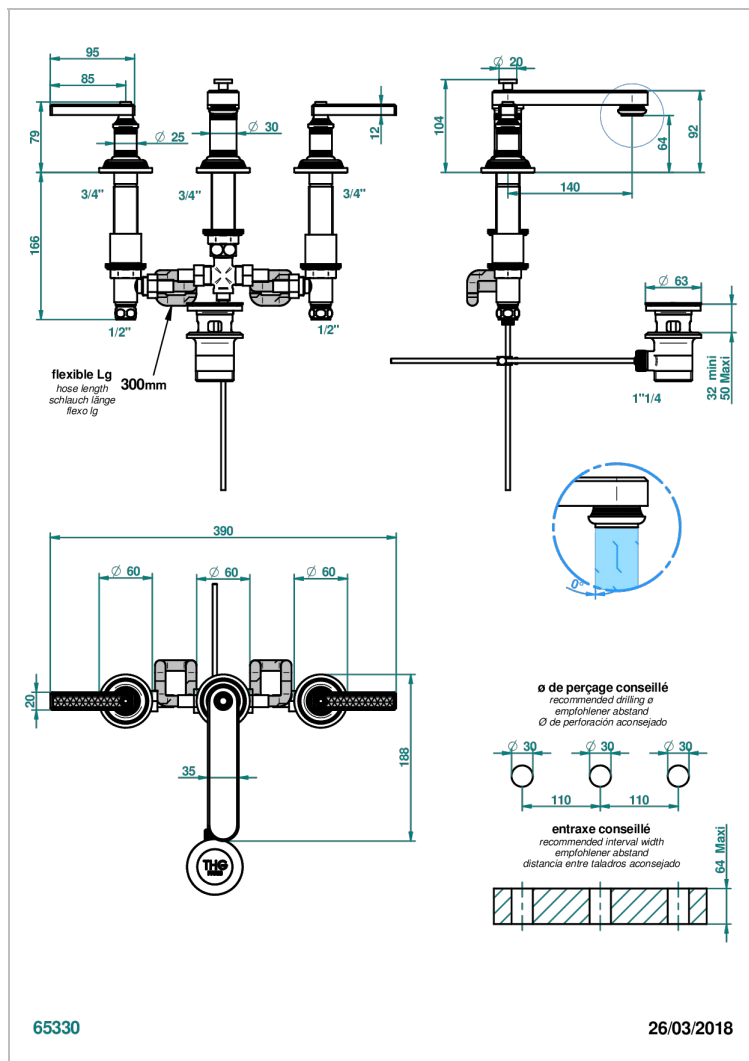

# WEST COAST WITH GUILLOCHE DECOR WITH LEVER

U9D-151M/W

Rim mounted 3-hole basin mixer with waste for marble - WRAS approved

## CHARACTERISTIC

- WRAS : 240402020