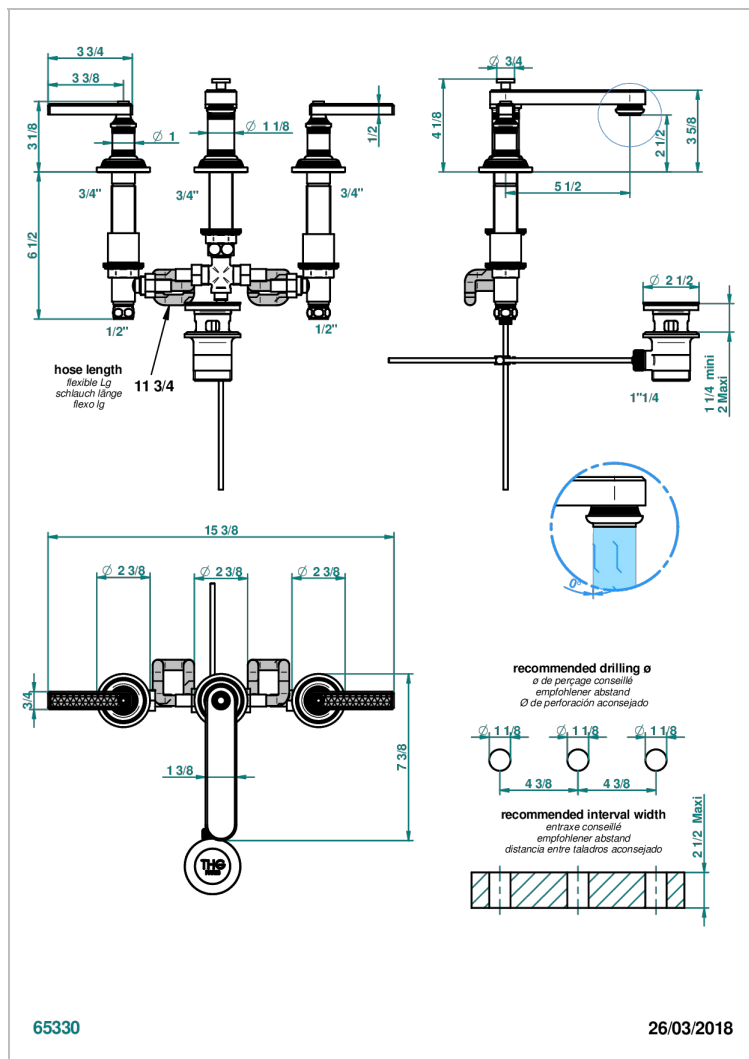

WEST COAST WITH GUILLOCHE DECOR WITH LEVER

U9D-151M/W

Rim mounted 3-hole basin mixer with waste for marble - WRAS approved

CHARACTERISTIC

- WRAS : 240402020

STANDARDS

AVAILABLE FINITIONS

Antique nickel - H28
Black ceram - D30
Blush PVD - H62
Brass color PVD - H49
Brown bronze color PVD - F33
Gold color PVD - H52