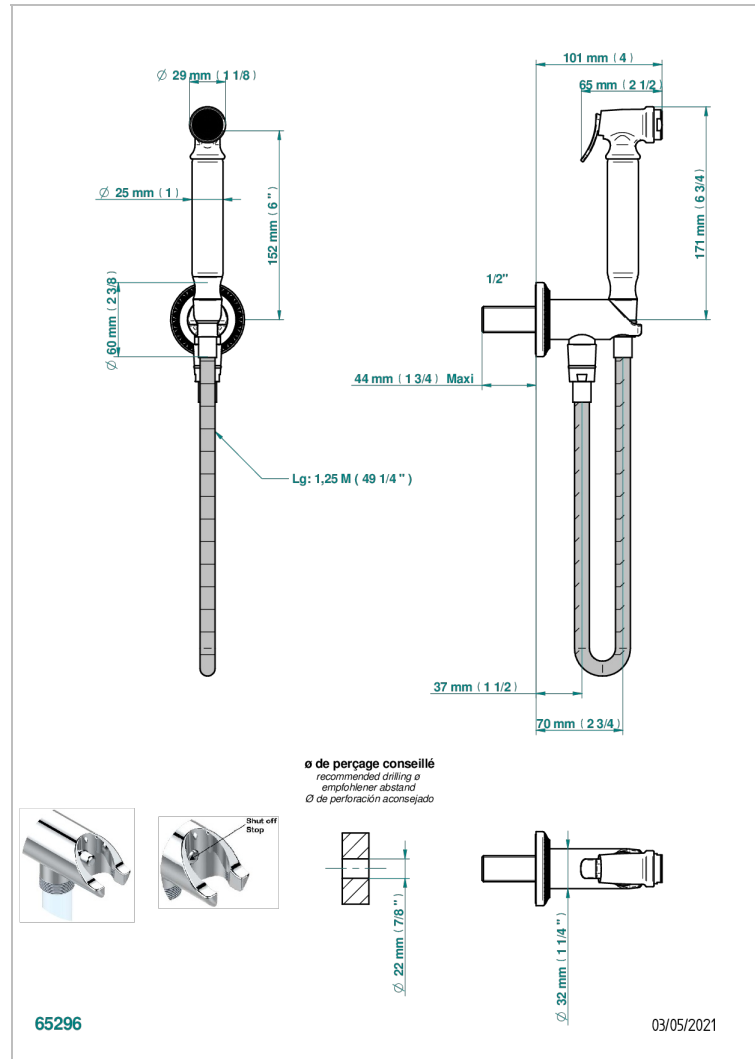

Wc douche set including: trigger spray, reinforced hose (1.25m), and wall outlet with integrated elbow with safety stopper

CHARACTERISTIC

- ACS : 19ACCLY406

STANDARDS

AVAILABLE FINITIONS

- Antique nickel - H28
- Black ceram - D30
- Lacquered light bronze - D01
- Matt chrome - C02
- Matt gold - F07
- Matt nickel (color finish) - C01

- Polished chrome (color finish) - A02
- Polished chrome / Polished gold (color finish) - G02
- Polished gold (color finish) - F01
- Polished nickel - B01
- Soft gold - F30
- Soft matt gold - F31

- Varnished matt antique red copper (color finish) - H07