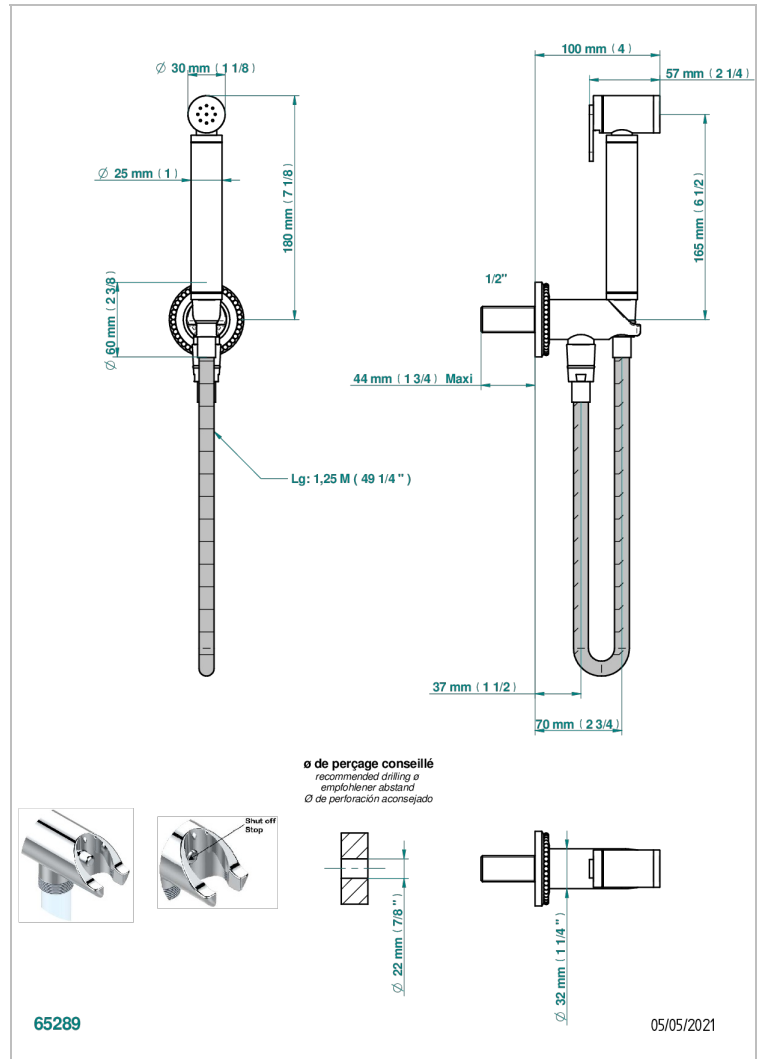

Wc douche set including: trigger spray, reinforced hose (1.25m), and wall outlet with integrated elbow with safety stopper

CHARACTERISTIC

- ACS : 19ACCLY406

STANDARDS

AVAILABLE FINITIONS

- Antique nickel - H28
- Black ceram - D30
- Lacquered light bronze - D01
- Matt chrome - C02
- Matt gold - F07
- Matt nickel (color finish) - C01

- Polished chrome (color finish) - A02
- Polished chrome / Polished gold (color finish) - G02
- Polished gold (color finish) - F01
- Polished nickel - B01
- Soft gold - F30
- Soft matt gold - F31

- Varnished matt antique red copper (color finish) - H07