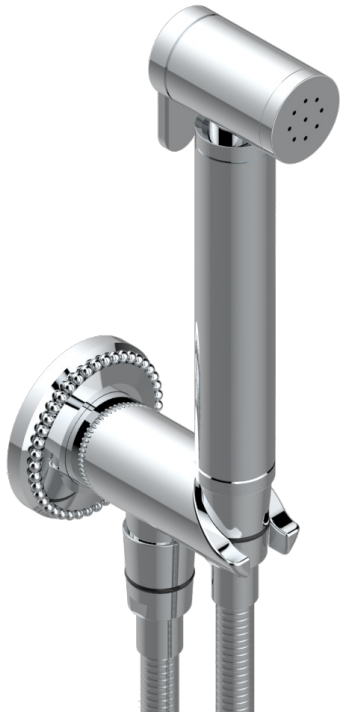

Wc douche set including: trigger spray, reinforced hose (1.25m), and wall outlet with integrated elbow with safety stopper

CHARACTERISTIC

- ACS : 19ACCLY406

STANDARDS

AVAILABLE FINITIONS

- Antique nickel - H28
- Black ceram - D30
- Lacquered light bronze - D01
- Matt chrome - C02
- Matt gold - F07
- Matt nickel (color finish) - C01

- Polished chrome (color finish) - A02
- Polished chrome / Polished gold (color finish) - G02
- Polished gold (color finish) - F01
- Polished nickel - B01
- Soft gold - F30
- Soft matt gold - F31

- Varnished matt antique red copper (color finish) - H07