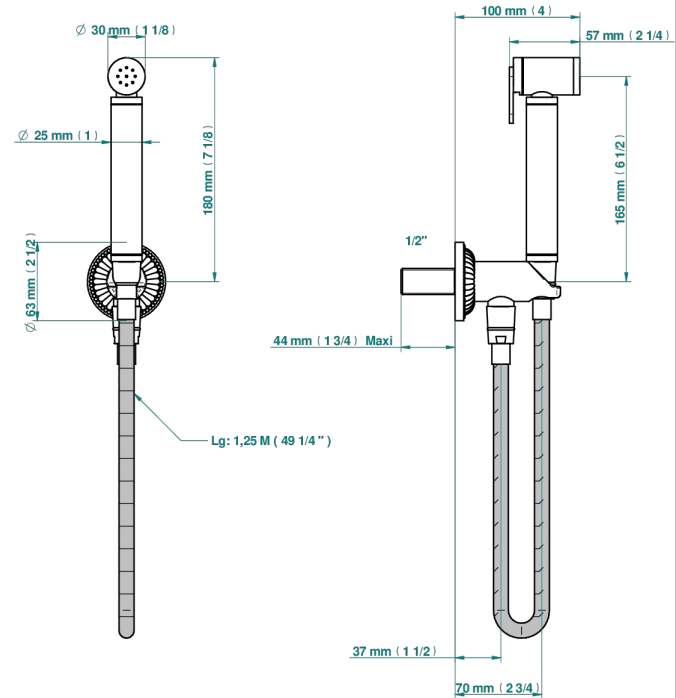

Wc douche set including: trigger spray, reinforced hose (1.25m), and wall outlet with integrated elbow with safety stopper

65288

05/05/2021

CHARACTERISTIC

- ACS : 19ACCLY406

STANDARDS

TECHNICAL SPECS

- Recommandé : 3 bars (max. 5 bars) - Advised : 43,5 psi (max. 72 psi)
- 9,5 l/min à 3 bars (2.5 gpm at 43.5 psi)

AVAILABLE FINITIONS

Antique nickel - H28
Black ceram - D30
Blush PVD - H62
Brass color PVD - H49
Brown bronze color PVD - F33
Gold color PVD - H52

Graphite PVD - H64
Lacquered light bronze - D01
Matt Umber PVD - H67
Matt blush PVD - H60
Matt brass color PVD - H50
Matt brown bronze color PVD - F34

Matt chrome - C02
Matt gold - F07
Matt gold color PVD - H53
Matt graphite PVD - H65
Matt nickel (color finish) - C01
Matt nickel color PVD - H56

Nickel color PVD - H55
Polished chrome (color finish) - A02
Polished chrome / Polished gold (color finish) - G02
Polished gold (color finish) - F01
Polished nickel - B01
Soft gold - F30

Soft matt gold - F31
Umber PVD - H66
Varnished matt antique red copper (color finish) - H07