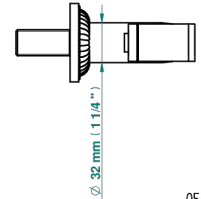

Wc douche set including: trigger spray, reinforced hose (1.25m), and wall outlet with integrated elbow with safety stopper

65288

05/05/2021

CHARACTERISTIC

- ACS : 19ACCLY406

STANDARDS

TECHNICAL SPECS

- Recommandé : 3 bars (max. 5 bars) - Advised : 43,5 psi (max. 72 psi)
- 9,5 l/min à 3 bars (2.5 gpm at 43.5 psi)

AVAILABLE FINITIONS

Antique nickel - H28
Black ceram - D30
Blush PVD - H62
Brass color PVD - H49
Brown bronze color PVD - F33
Gold color PVD - H52

Graphite PVD - H64
Lacquered light bronze - D01
Matt Umber PVD - H67
Matt blush PVD - H60
Matt brass color PVD - H50
Matt brown bronze color PVD - F34

Matt chrome - C02
Matt gold - F07
Matt gold color PVD - H53
Matt graphite PVD - H65
Matt nickel (color finish) - C01
Matt nickel color PVD - H56

Nickel color PVD - H55
Polished chrome (color finish) - A02
Polished chrome / Polished gold (color finish) - G02
Polished gold (color finish) - F01
Polished nickel - B01
Soft gold - F30

Soft matt gold - F31
Umber PVD - H66
Varnished matt antique red copper (color finish) - H07