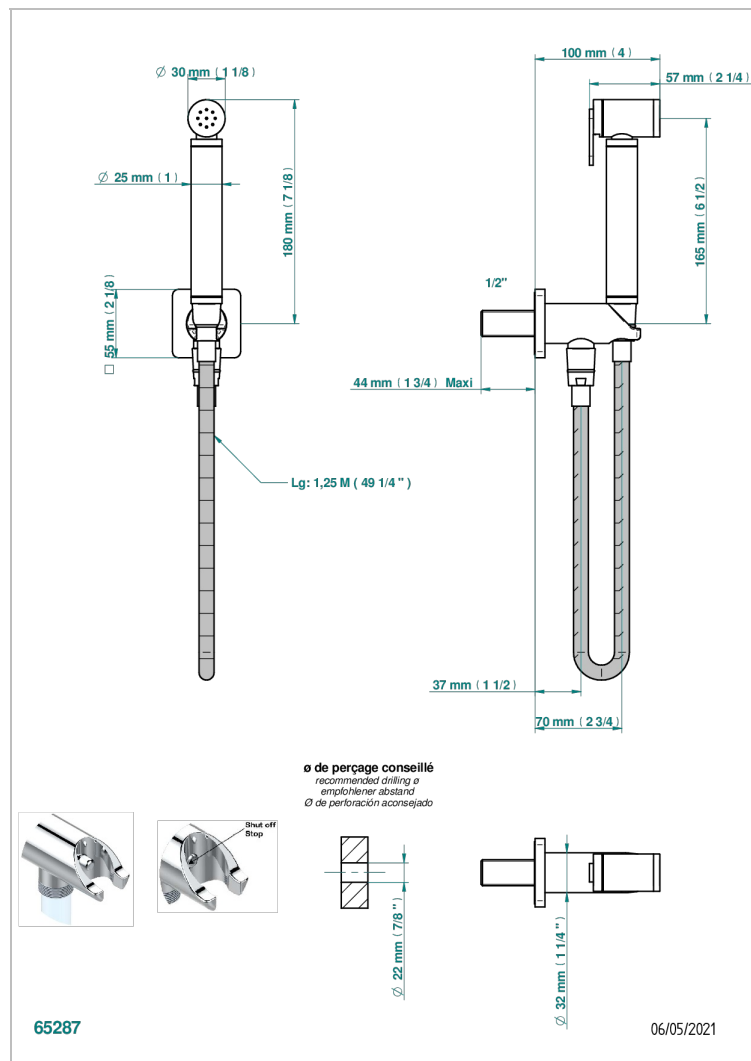

PROFIL BLACK ONYX WITH LEVER

A6P-5840/9

Wc douche set including: trigger spray, reinforced hose (1.25m), and wall outlet with integrated elbow with safety stopper

CHARACTERISTIC

- ACS : 19ACCLY406

STANDARDS

AVAILABLE FINITIONS

Antique nickel - H28
Black ceram - D30
Blush PVD - H62
Brass color PVD - H49
Brown bronze color PVD - F33
Gold color PVD - H52

Graphite PVD - H64
Lacquered light bronze - D01
Matt Umber PVD - H67
Matt blush PVD - H60
Matt brass color PVD - H50
Matt brown bronze color PVD - F34