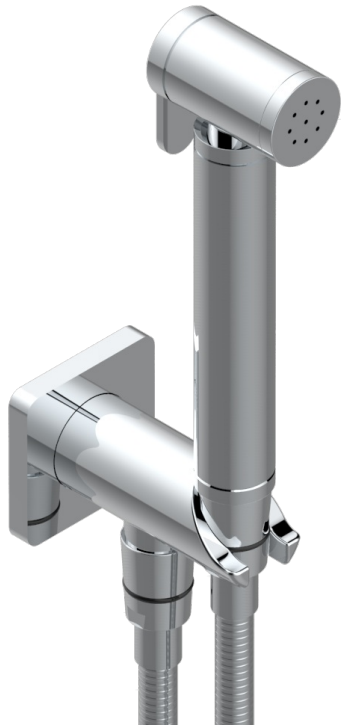

# PROFIL BLACK ONYX

A6N-5840/9

THG<sup>®</sup>  
PARIS

Wc douche set including: trigger spray, reinforced hose (1.25m), and wall outlet with integrated elbow with safety stopper

## CHARACTERISTIC

- ACS : 19ACCLY406