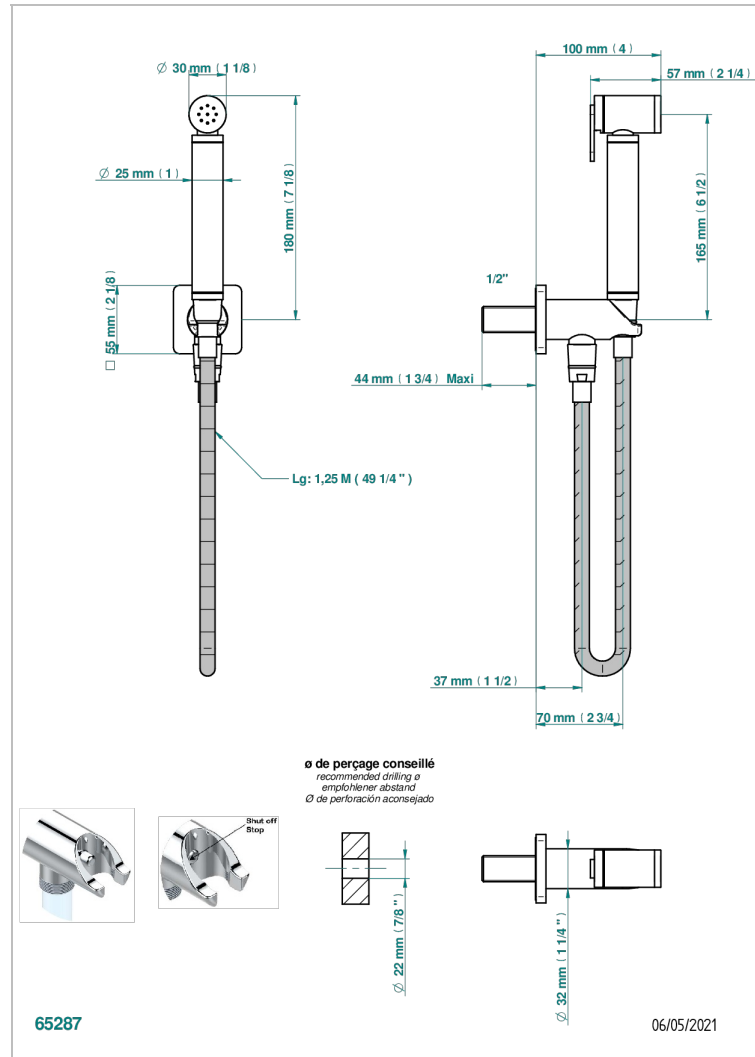

# PROFIL BLACK ONYX

A6N-5840/9

THG<sup>®</sup>  
PARIS

Wc douche set including: trigger spray, reinforced hose (1.25m), and wall outlet with integrated elbow with safety stopper

## CHARACTERISTIC

- ACS : 19ACCLY406