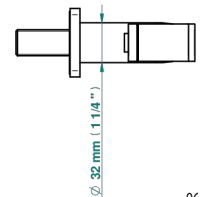

PROFIL METAL WITH LEVER

A6B-5840/9

THG®
PARIS

Wc douche set including: trigger spray, reinforced hose (1.25m), and wall outlet with integrated elbow with safety stopper

65287

06/05/2021

CHARACTERISTIC

- ACS : 19ACCLY406

STANDARDS

AVAILABLE FINITIONS

Antique nickel - H28
Black ceram - D30
Blush PVD - H62
Brass color PVD - H49
Brown bronze color PVD - F33
Gold color PVD - H52

Graphite PVD - H64
Lacquered light bronze - D01
Matt Umber PVD - H67
Matt blush PVD - H60
Matt brass color PVD - H50
Matt brown bronze color PVD - F34

Matt chrome - C02
Matt gold - F07
Matt gold color PVD - H53
Matt graphite PVD - H65
Matt nickel (color finish) - C01
Matt nickel color PVD - H56

Nickel color PVD - H55
Polished chrome (color finish) - A02
Polished chrome / Polished gold (color finish) - G02
Polished gold (color finish) - F01
Polished nickel - B01
Soft gold - F30

Soft matt gold - F31
Umber PVD - H66
Varnished matt antique red copper (color finish) - H07