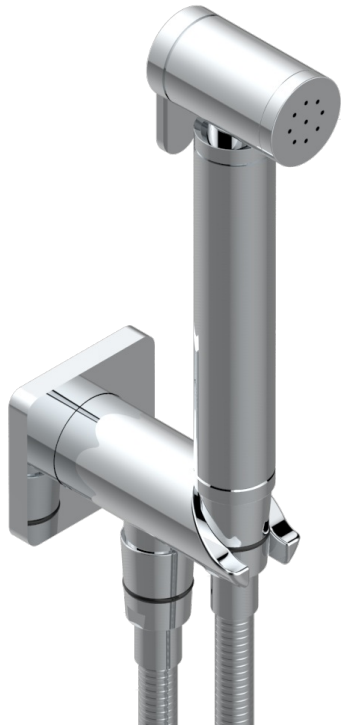

PROFIL METAL WITH LEVER

A6B-5840/9

THG®
PARIS

Wc douche set including: trigger spray, reinforced hose (1.25m), and wall outlet with integrated elbow with safety stopper

65287

06/05/2021

CHARACTERISTIC

- ACS : 19ACCLY406

STANDARDS

AVAILABLE FINITIONS

Antique nickel - H28
Black ceram - D30
Blush PVD - H62
Brass color PVD - H49
Brown bronze color PVD - F33
Gold color PVD - H52

Graphite PVD - H64
Lacquered light bronze - D01
Matt Umber PVD - H67
Matt blush PVD - H60
Matt brass color PVD - H50
Matt brown bronze color PVD - F34

Matt chrome - C02
Matt gold - F07
Matt gold color PVD - H53
Matt graphite PVD - H65
Matt nickel (color finish) - C01
Matt nickel color PVD - H56

Nickel color PVD - H55
Polished chrome (color finish) - A02
Polished chrome / Polished gold (color finish) - G02
Polished gold (color finish) - F01
Polished nickel - B01
Soft gold - F30

Soft matt gold - F31
Umber PVD - H66
Varnished matt antique red copper (color finish) - H07