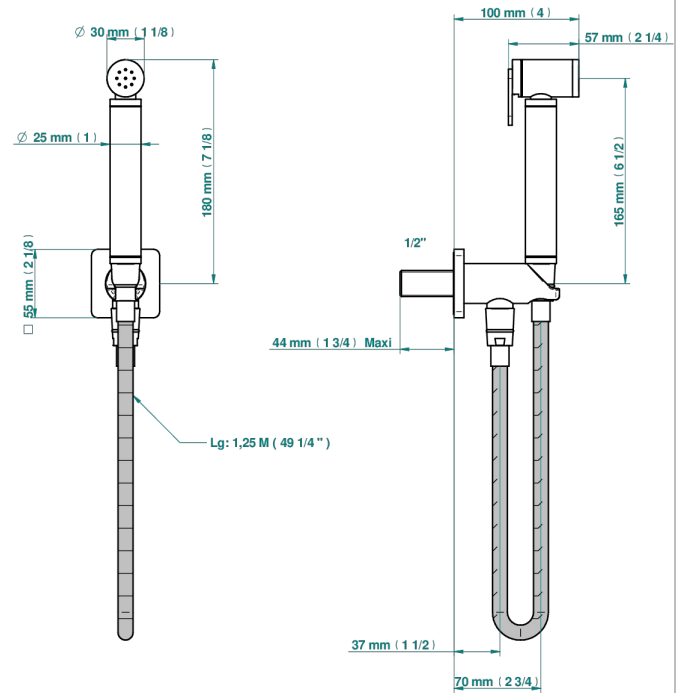

PROFIL METAL WITH LEVER

A6B-5840/9

THG®
PARIS

Wc douche set including: trigger spray, reinforced hose (1.25m), and wall outlet with integrated elbow with safety stopper

65287

06/05/2021

CHARACTERISTIC

- ACS : 19ACCLY406

STANDARDS

AVAILABLE FINITIONS

Antique nickel - H28
Black ceram - D30
Blush PVD - H62
Brass color PVD - H49
Brown bronze color PVD - F33
Gold color PVD - H52

Graphite PVD - H64
Lacquered light bronze - D01
Matt Umber PVD - H67
Matt blush PVD - H60
Matt brass color PVD - H50
Matt brown bronze color PVD - F34

Matt chrome - C02
Matt gold - F07
Matt gold color PVD - H53
Matt graphite PVD - H65
Matt nickel (color finish) - C01
Matt nickel color PVD - H56

Nickel color PVD - H55
Polished chrome (color finish) - A02
Polished chrome / Polished gold (color finish) - G02
Polished gold (color finish) - F01
Polished nickel - B01
Soft gold - F30

Soft matt gold - F31
Umber PVD - H66
Varnished matt antique red copper (color finish) - H07