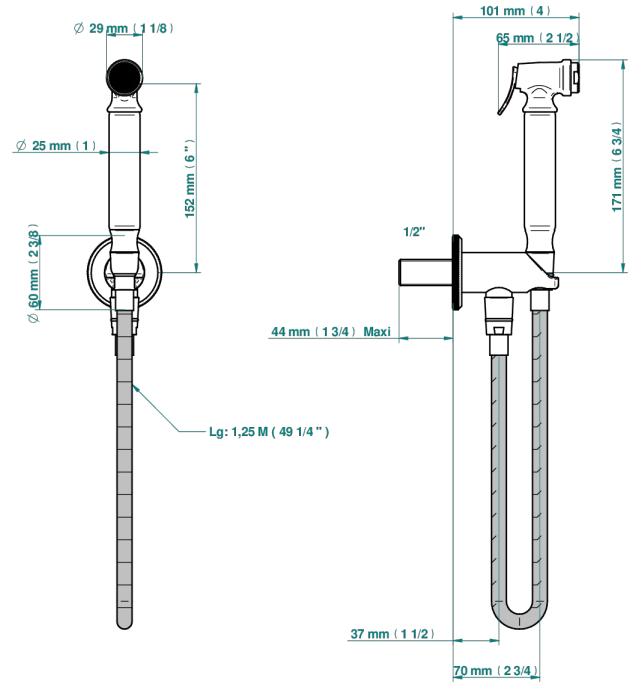

ART DECO CRYSTAL

A56-5840/9

THG®
PARIS

Wc douche set including: trigger spray, reinforced hose (1.25m), and wall outlet with integrated elbow with safety stopper

65286

05/05/2021

CHARACTERISTIC

- ACS : 19ACCLY406

STANDARDS

AVAILABLE FINITIONS

Antique nickel - H28
Black ceram - D30
Blush PVD - H62
Brass color PVD - H49
Brown bronze color PVD - F33
Gold color PVD - H52

Graphite PVD - H64
Lacquered light bronze - D01
Matt Umber PVD - H67
Matt blush PVD - H60
Matt brass color PVD - H50
Matt brown bronze color PVD - F34

Matt chrome - C02
Matt gold - F07
Matt gold color PVD - H53
Matt graphite PVD - H65
Matt nickel (color finish) - C01
Matt nickel color PVD - H56

Natural smoked Brass - A13
Nickel color PVD - H55
Polished chrome (color finish) - A02
Polished chrome / Polished gold (color finish) - G02
Polished gold (color finish) - F01
Polished nickel - B01

Soft gold - F30
Soft matt gold - F31
Umber PVD - H66
Varnished matt antique red copper (color finish) - H07