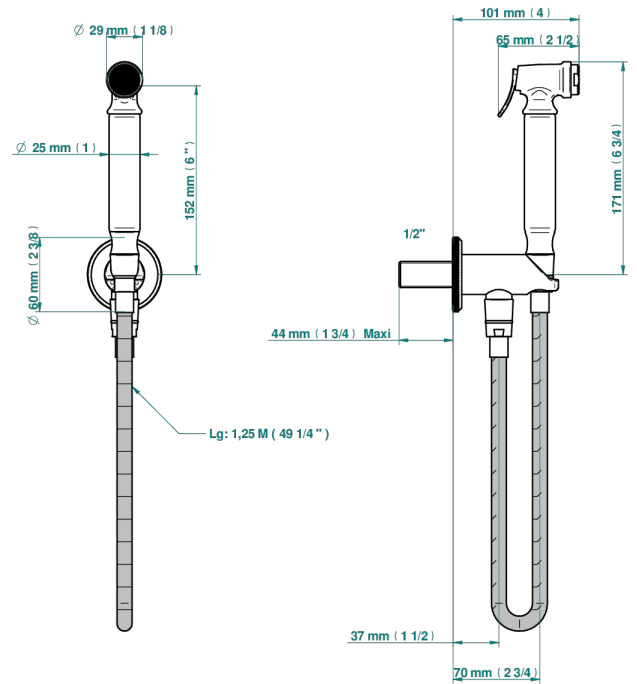

Wc douche set including: trigger spray, reinforced hose (1.25m), and wall outlet with integrated elbow with safety stopper

65286

05/05/2021

CHARACTERISTIC

- ACS : 19ACCLY406

STANDARDS

AVAILABLE FINITIONS

Antique nickel - H28
Black ceram - D30
Blush PVD - H62
Brass color PVD - H49
Brown bronze color PVD - F33
Gold color PVD - H52

Graphite PVD - H64
Lacquered light bronze - D01
Matt Umber PVD - H67
Matt blush PVD - H60
Matt brass color PVD - H50
Matt brown bronze color PVD - F34

Matt chrome - C02
Matt gold - F07
Matt gold color PVD - H53
Matt graphite PVD - H65
Matt nickel (color finish) - C01
Matt nickel color PVD - H56

Natural smoked Brass - A13
Nickel color PVD - H55
Polished chrome (color finish) - A02
Polished chrome / Polished gold (color finish) - G02
Polished gold (color finish) - F01
Polished nickel - B01

Soft gold - F30
Soft matt gold - F31
Umber PVD - H66
Varnished matt antique red copper (color finish) - H07