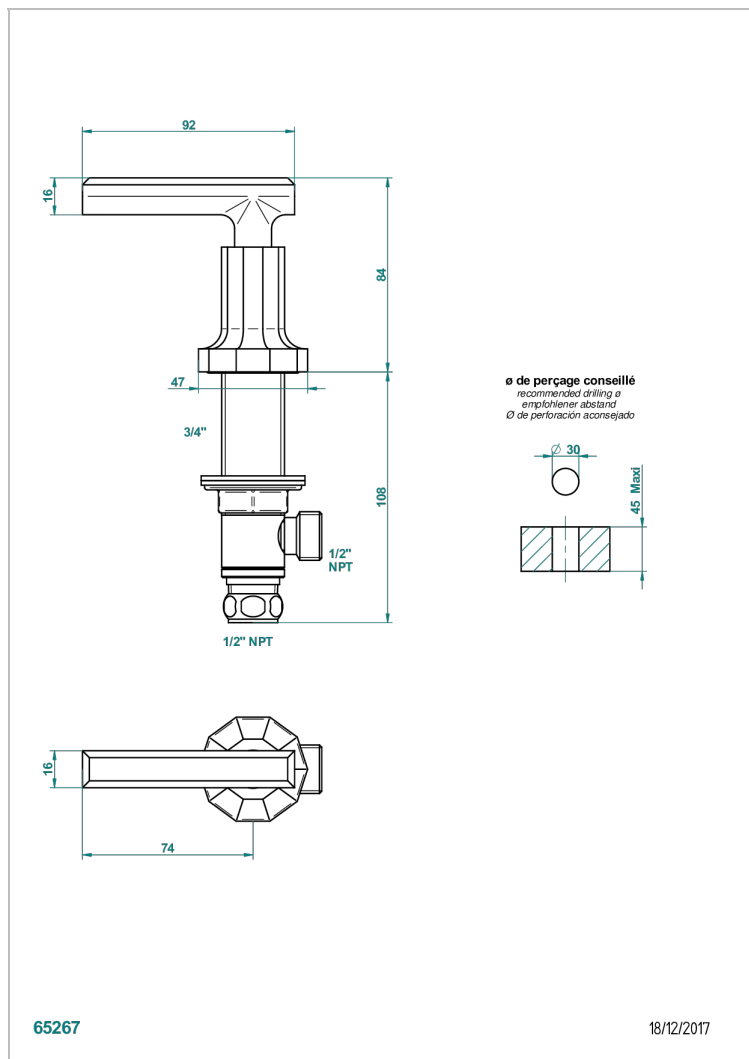

LES ONDES WITH LEVER HANDLES

G8B-35/HUS

1/2" deck valve with trim for lavatory - Hot

CHARACTERISTIC

- Les Ondes with lever handles
- 1/2" deck valve with trim for lavatory - Hot

AVAILABLE FINITIONS

Black ceram - D30
Blush PVD - H62
Brass color PVD - H49
Brown bronze color PVD - F33
Chrome polished - A02
Chrome polished / gold polished - G02