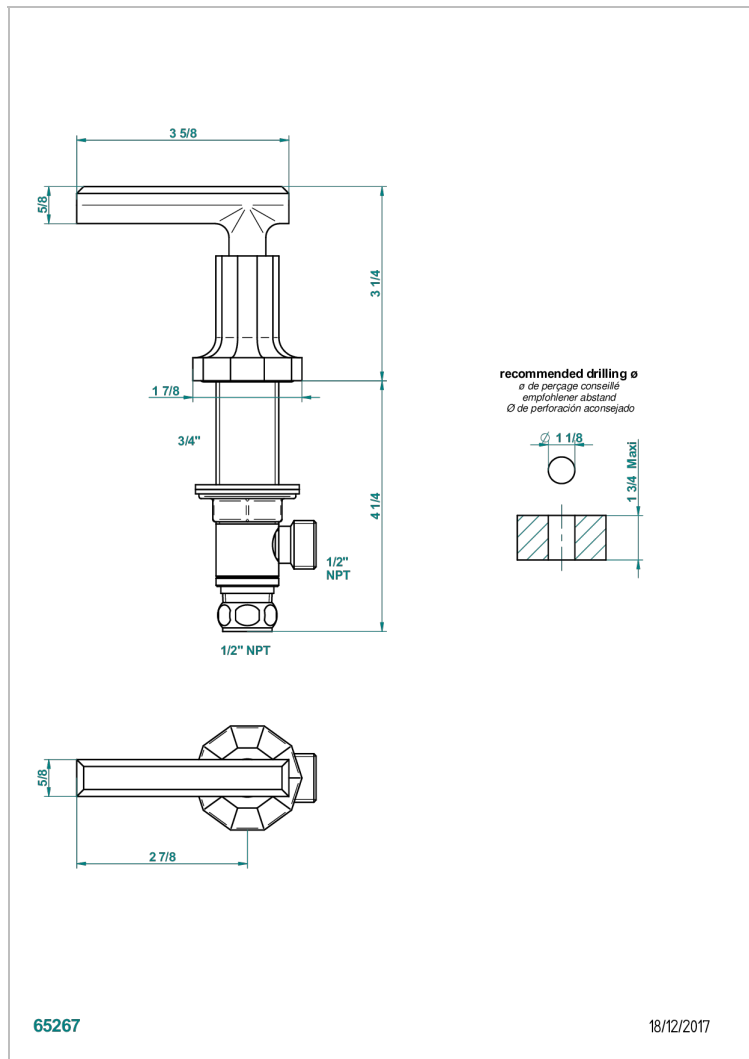

LES ONDES WITH LEVER HANDLES

G8B-35/HUS

1/2" deck valve with trim for lavatory - Hot

CHARACTERISTIC

- Les Ondes with lever handles
- 1/2" deck valve with trim for lavatory - Hot

AVAILABLE FINITIONS

Black ceram - D30
 Blush PVD - H62
 Brass color PVD - H49
 Brown bronze color PVD - F33
 Chrome polished - A02
 Chrome polished / gold polished - G02