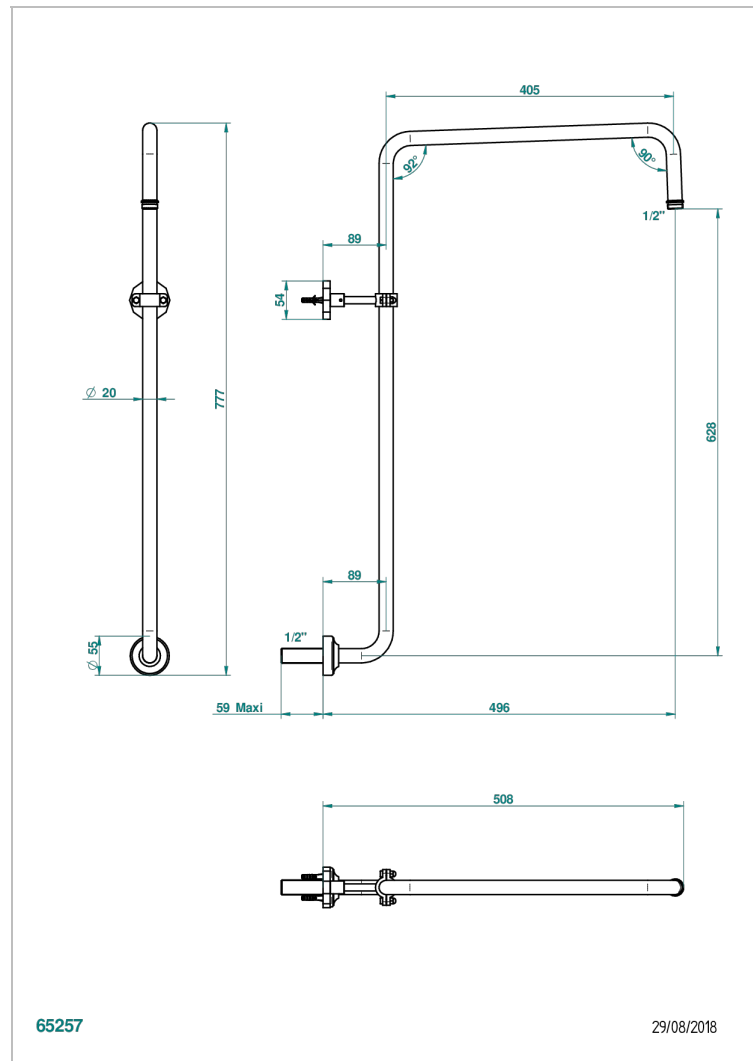

# LES ONDES WITH LEVER

G8B-83

Curved shower arm 1/2"

## CHARACTERISTIC

- Les Ondes with lever
- Curved shower arm 1/2"