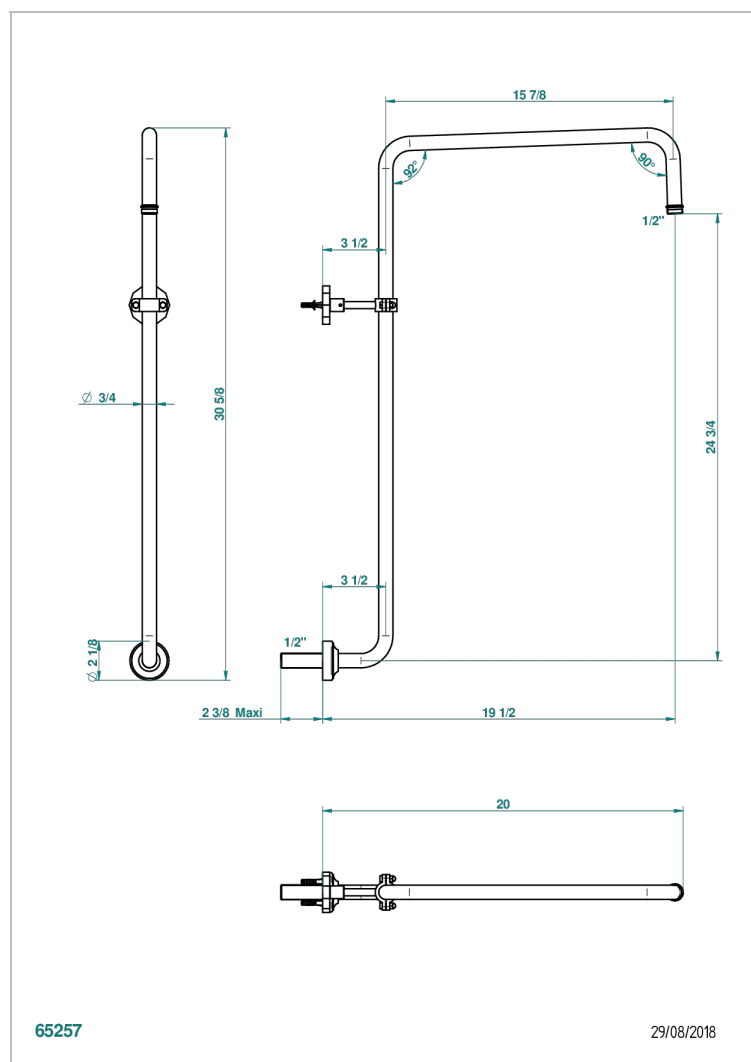

LES ONDES WITH LEVER

G8B-83

Curved shower arm 1/2"

65257

29/08/2018

CHARACTERISTIC

- Les Ondes with lever
- Curved shower arm 1/2"

AVAILABLE FINITIONS