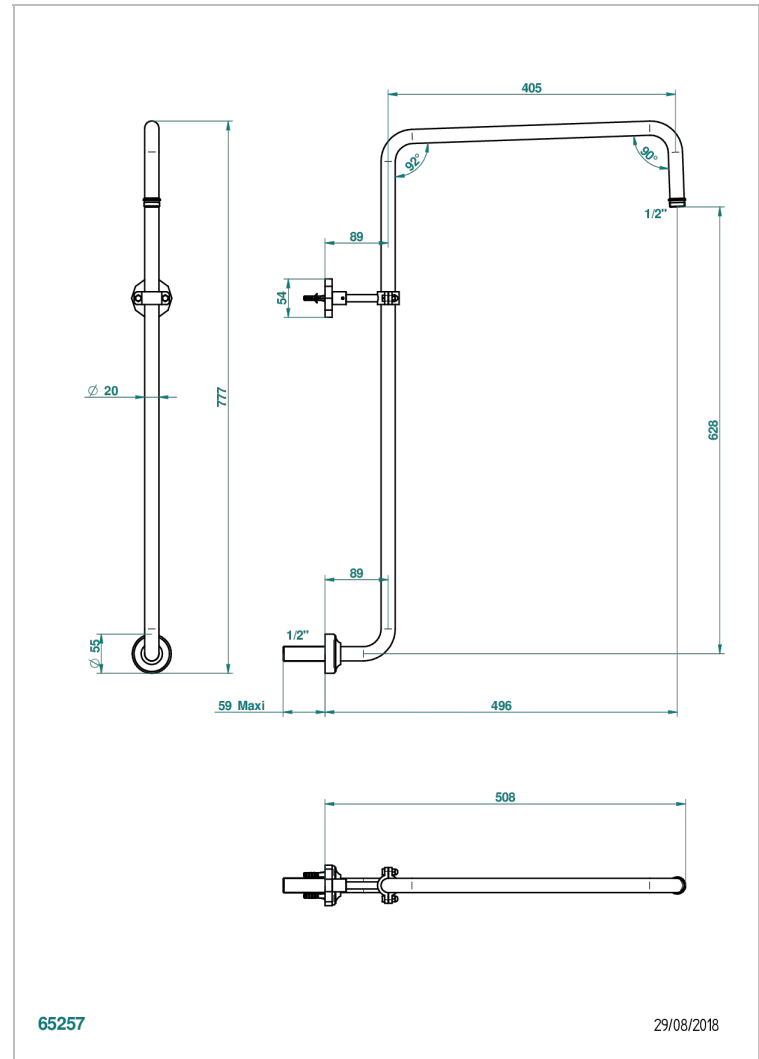

LES ONDES

G8A-83

Curved shower arm 1/2"

THG[®]
PARIS

CHARACTERISTIC

- Les Ondes
- Curved shower arm 1/2"

AVAILABLE FINITIONS

Antique nickel - H28
Black ceram - D30
Blush PVD - H62
Brass color PVD - H49
Brown bronze color PVD - F33
Gold color PVD - H52

Graphite PVD - H64
Lacquered light bronze - D01
Matt Umber PVD - H67
Matt blush PVD - H60
Matt brass color PVD - H50
Matt brown bronze color PVD - F34

Matt chrome - C02
Matt gold - F07
Matt gold color PVD - H53
Matt graphite PVD - H65
Matt nickel (color finish) - C01
Matt nickel color PVD - H56

Natural smoked Brass - A13
Nickel color PVD - H55
Polished chrome (color finish) - A02
Polished chrome / Polished gold (color finish) - G02
Polished gold (color finish) - F01
Polished nickel - B01

Soft gold - F30
Soft matt gold - F31
Umber PVD - H66
Varnished matt antique red copper (color finish) - H07