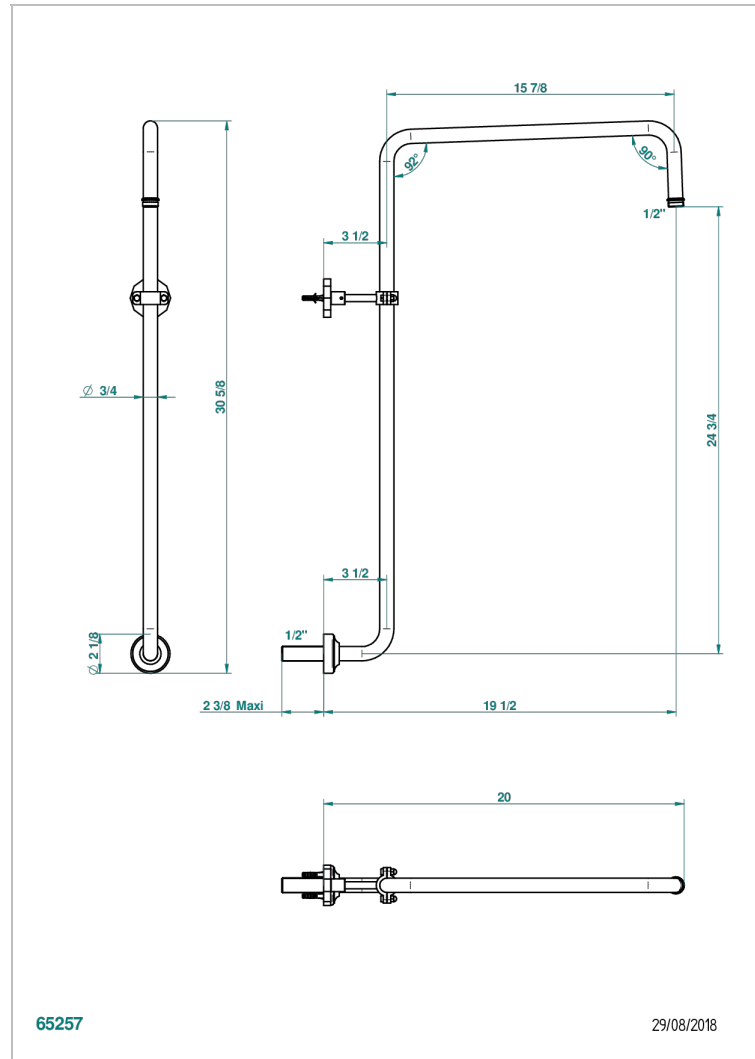

LES ONDES

G8A-83

Curved shower arm 1/2"

65257

29/08/2018

CHARACTERISTIC

- Les Ondes
- Curved shower arm 1/2"

AVAILABLE FINITIONS

Antique nickel - H28
Black ceram - D30
Blush PVD - H62
Brass color PVD - H49
Brown bronze color PVD - F33
Gold color PVD - H52

Graphite PVD - H64
Lacquered light bronze - D01
Matt Umber PVD - H67
Matt blush PVD - H60
Matt brass color PVD - H50
Matt brown bronze color PVD - F34