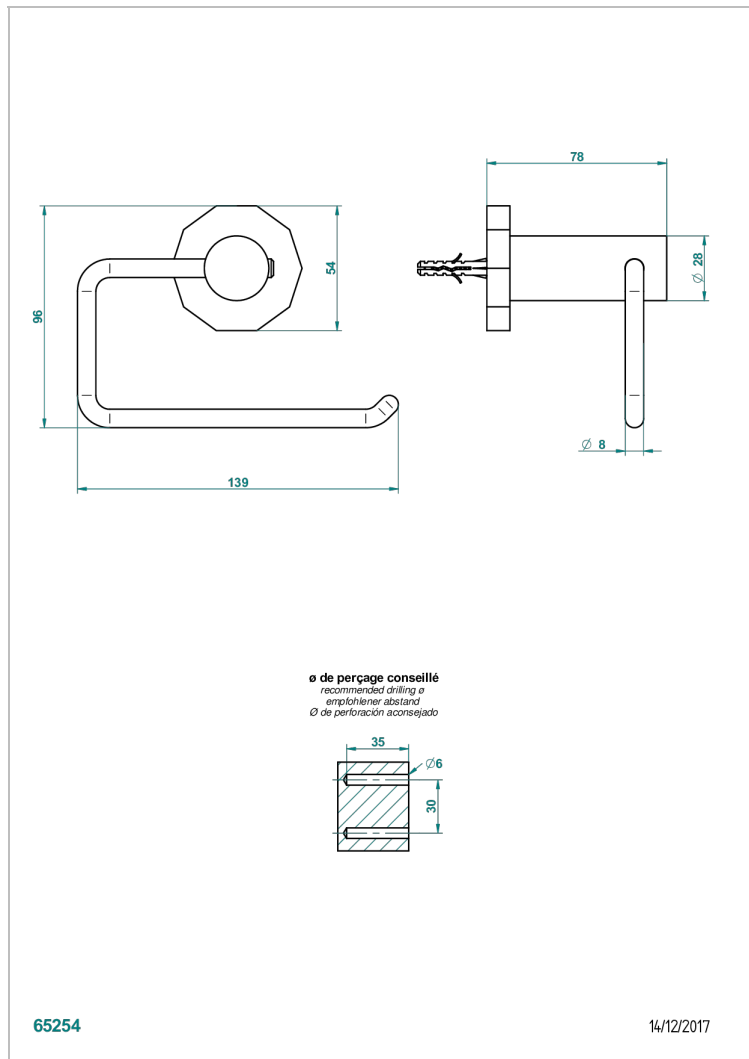

LES ONDES WITH LEVER HANDLES

G8B-538A

THG[®]
PARIS

Toilet paper holder, single mount without cover

CHARACTERISTIC

- Les Ondes with lever handles
- Toilet paper holder, single mount without cover

AVAILABLE FINITIONS