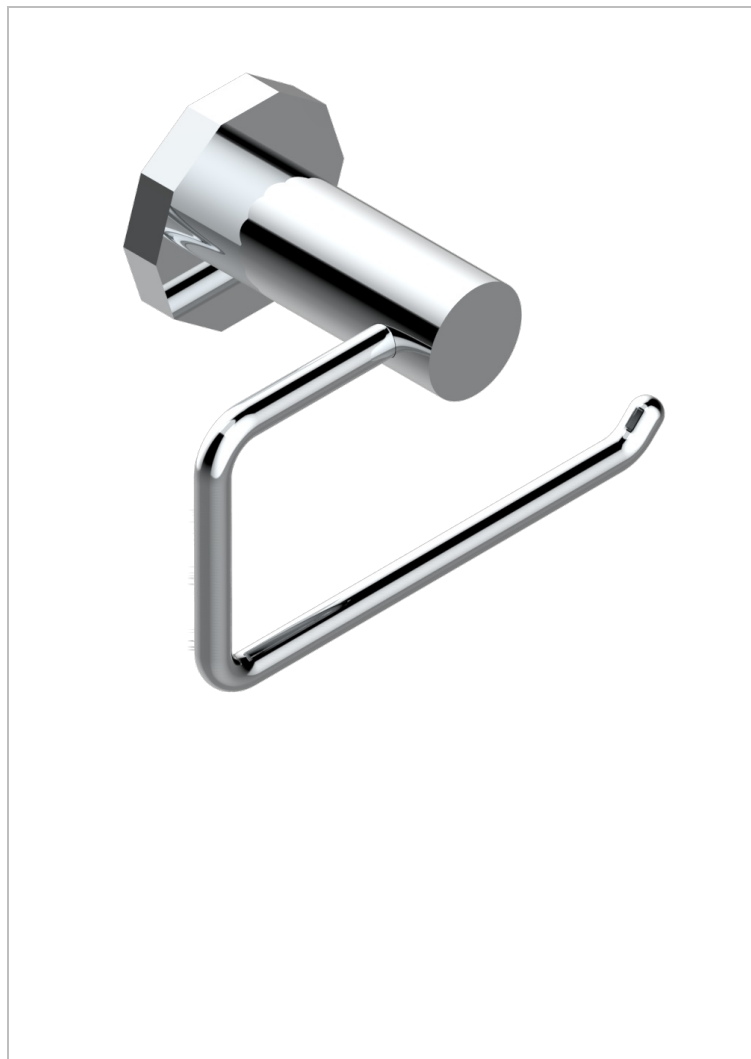

LES ONDES WITH LEVER HANDLES

G8B-538A

THG[®]
PARIS

Toilet paper holder, single mount without cover

CHARACTERISTIC

- Les Ondes with lever handles
- Toilet paper holder, single mount without cover

AVAILABLE FINITIONS

Black ceram - D30

Blush PVD - H62

Brass color PVD - H49

Brown bronze color PVD - F33

Chrome polished - A02

Chrome polished / gold polished - G02

Copper antique matt, coated - H07

Gold color PVD - H52

Nickel color PVD - H55

Nickel polished - B01

Soft gold - F30

Soft matt gold - F31

Umber PVD - H66