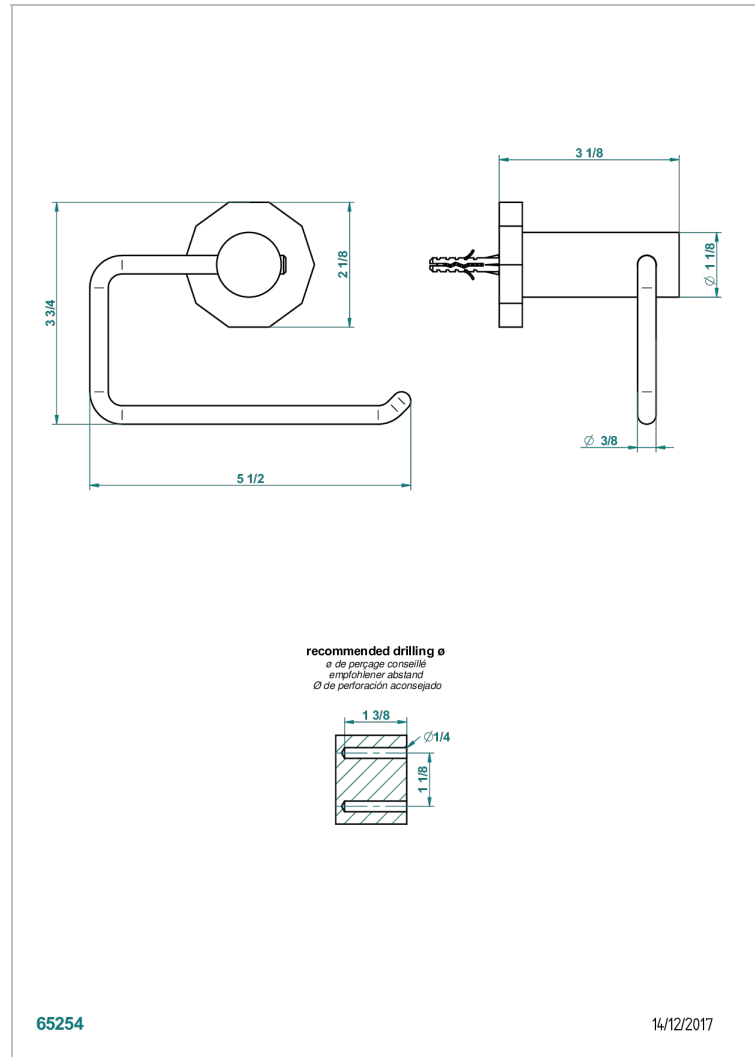

# LES ONDES WITH LEVER HANDLES

G8B-538A

THG<sup>®</sup>  
PARIS

Toilet paper holder, single mount without cover

65254

14/12/2017

## CHARACTERISTIC

- Les Ondes with lever handles
- Toilet paper holder, single mount without cover