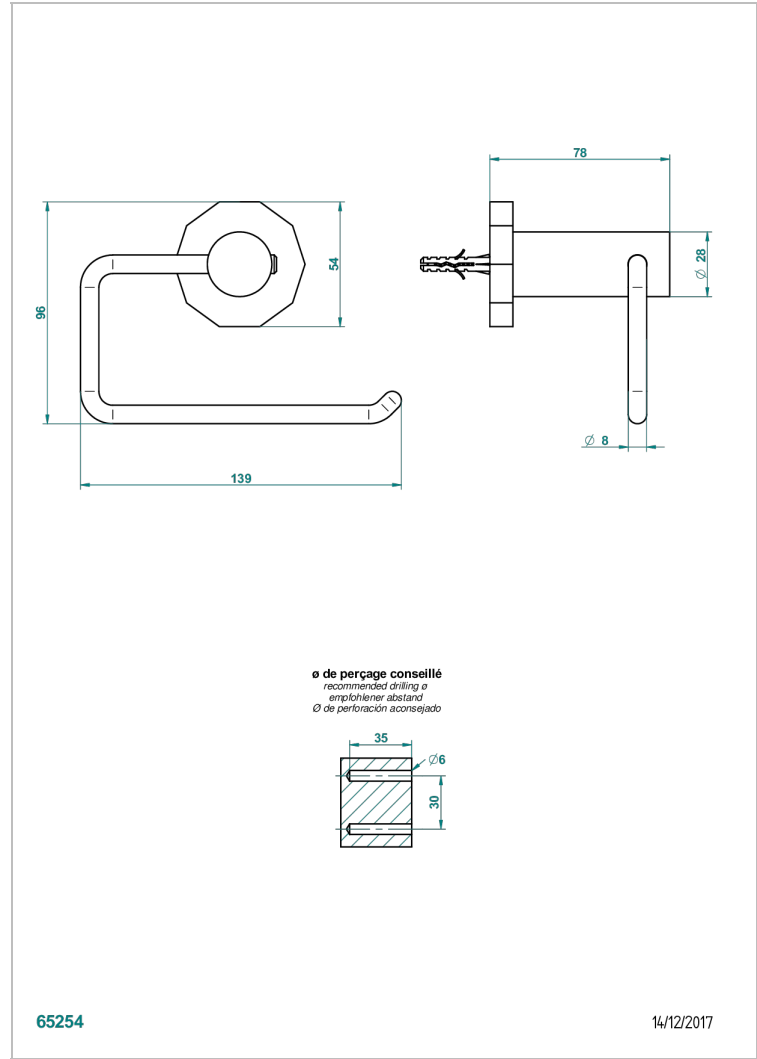

LES ONDES

G8A-538A

Toilet paper holder, single mount without cover

CHARACTERISTIC

- Les Ondes
- Toilet paper holder, single mount without cover

AVAILABLE FINITIONS

Black ceram - D30
Blush PVD - H62
Brass color PVD - H49
Brown bronze color PVD - F33
Chrome polished - A02
Chrome polished / gold polished - G02