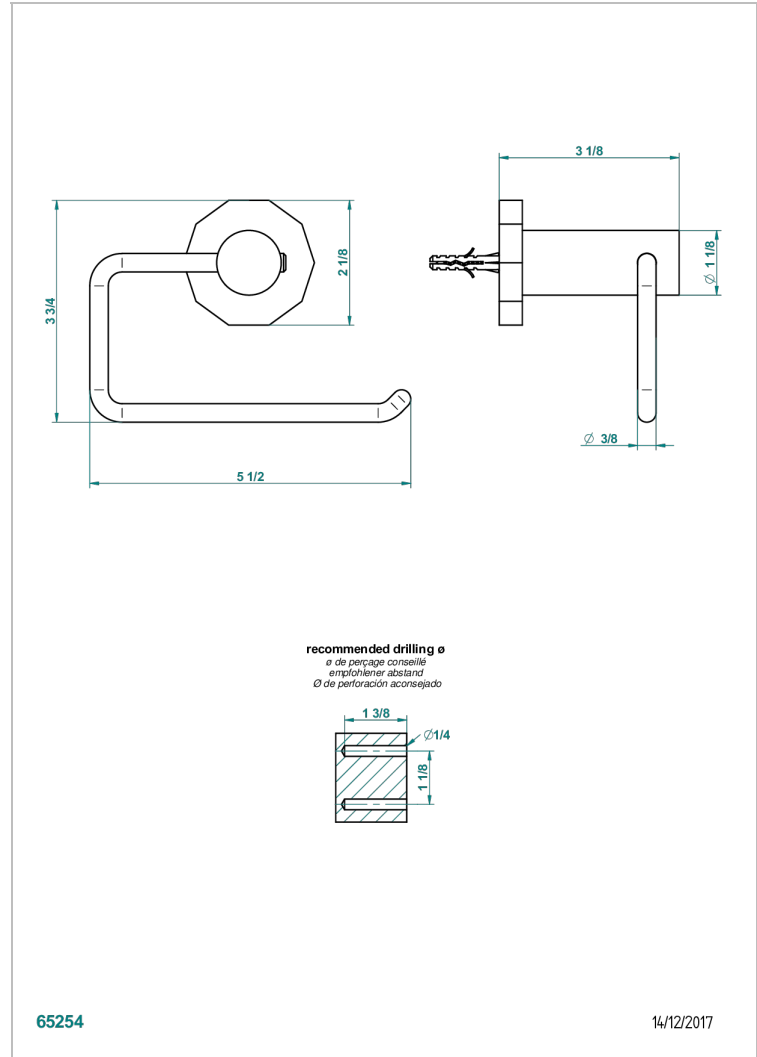

LES ONDES

G8A-538A

Toilet paper holder, single mount without cover

THG[®]
PARIS

CHARACTERISTIC

- Les Ondes
- Toilet paper holder, single mount without cover

AVAILABLE FINITIONS

Black ceram - D30
Blush PVD - H62
Brass color PVD - H49
Brown bronze color PVD - F33
Chrome polished - A02
Chrome polished / gold polished - G02