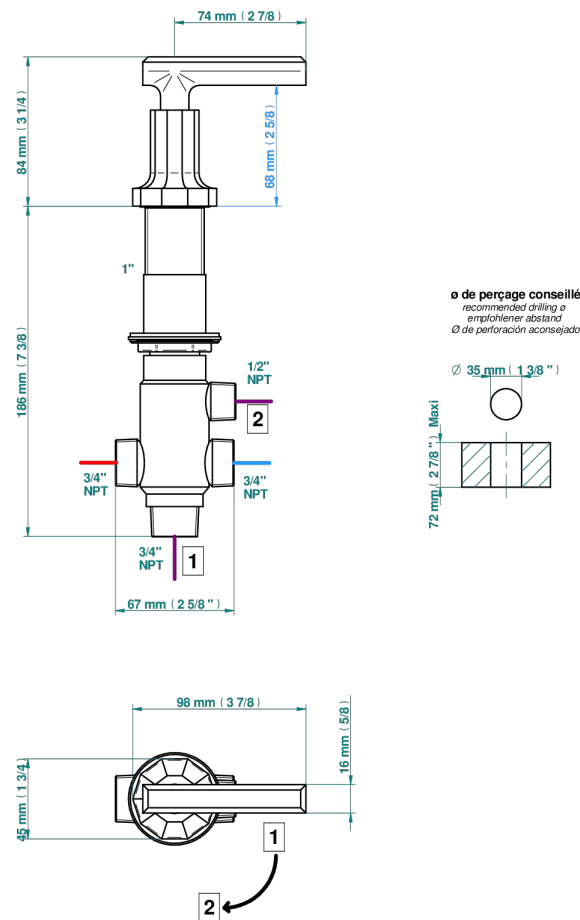

LES ONDES WITH LEVER

G8B-50/4/VG

Rim mounted 4 way diverter : 2 inlets and 2 outlets

65253

07/03/2024

CHARACTERISTIC

- Les Ondes with lever
- Rim mounted 4 way diverter : 2 inlets and 2 outlets

AVAILABLE FINITIONS