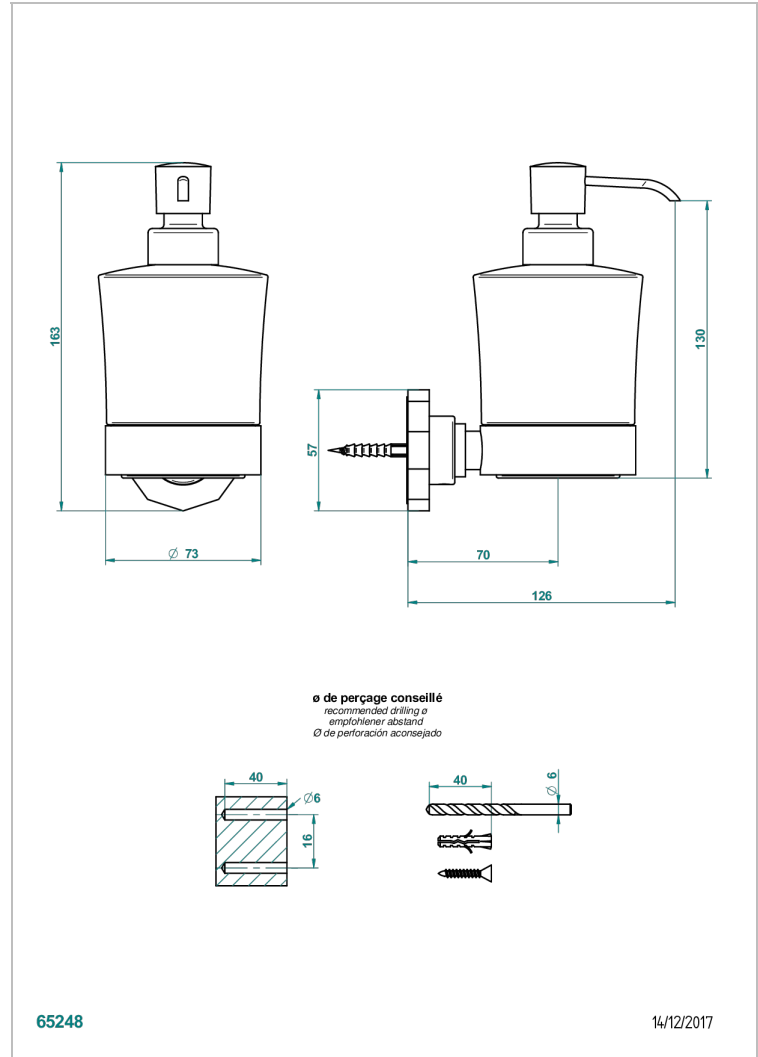

## CHARACTERISTIC

- Les Ondes
- wall liquid soap dispenser