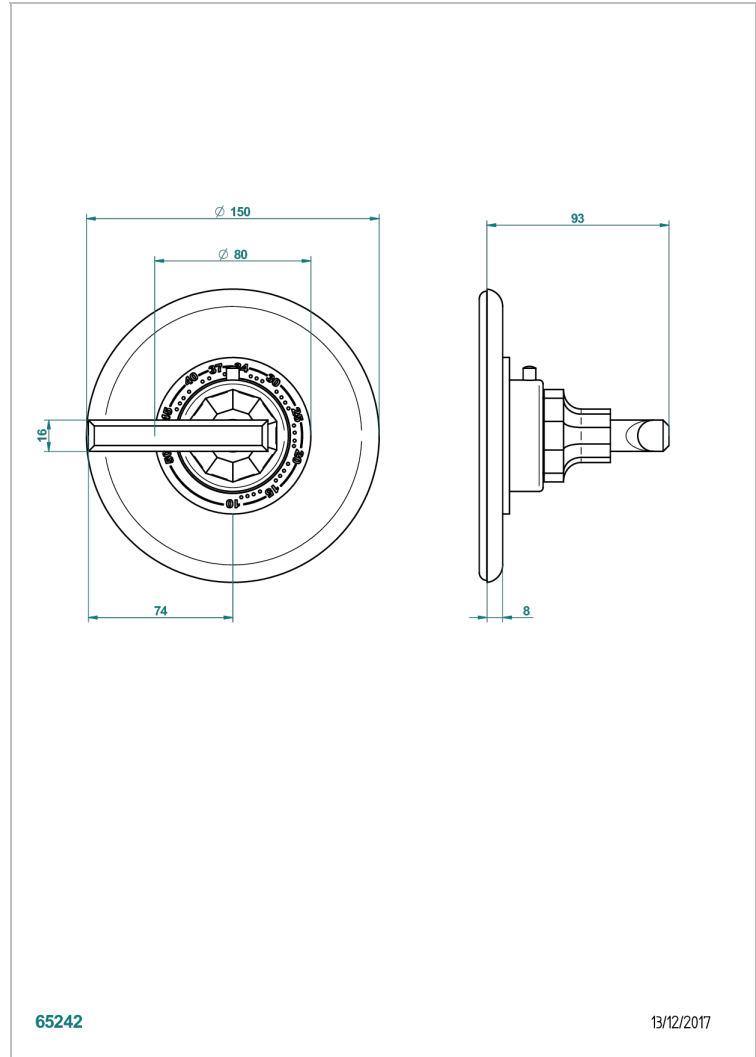

LES ONDES WITH LEVER HANDLES

G8B-15EN16US

Trim plate and handle for eurotherm valve 8200/us & 8300/us

THG[®]
PARIS

CHARACTERISTIC

- Les Ondes with lever handles
- Trim plate and handle for eurotherm valve 8200/us & 8300/us