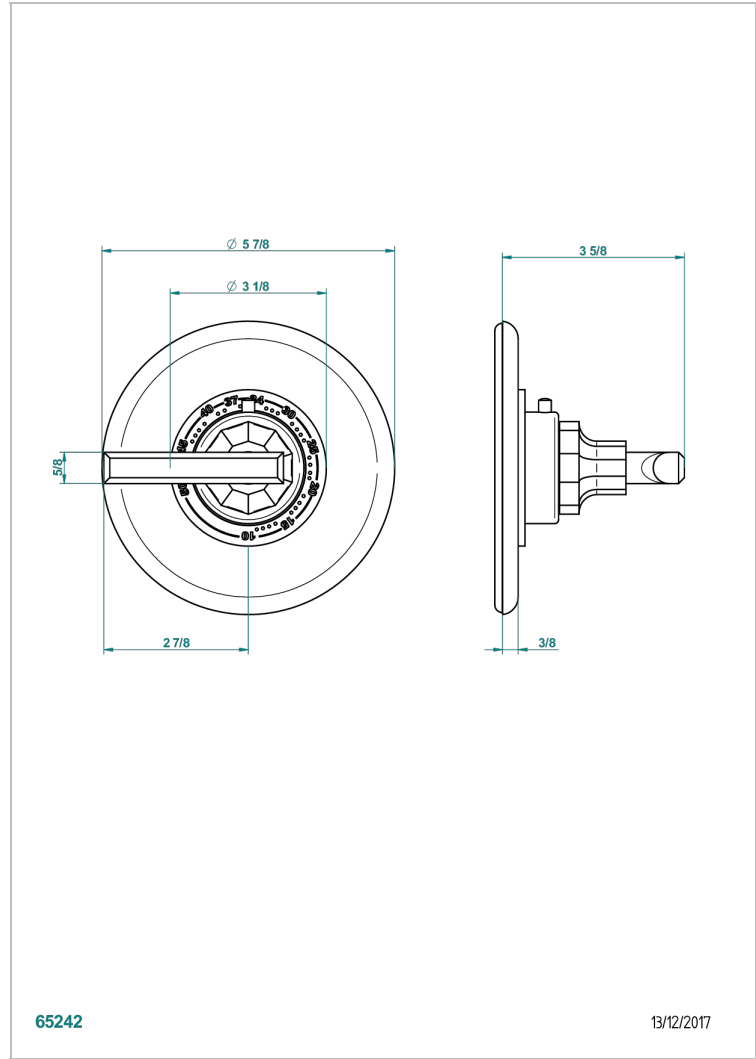

LES ONDES WITH LEVER

G8B-15EN16US

Trim plate and handle for eurotherm valve

THG[®]
PARIS

65242

13/12/2017

CARACTERÍSTICAS

- Les Ondes with lever
- Trim plate and handle for eurotherm valve