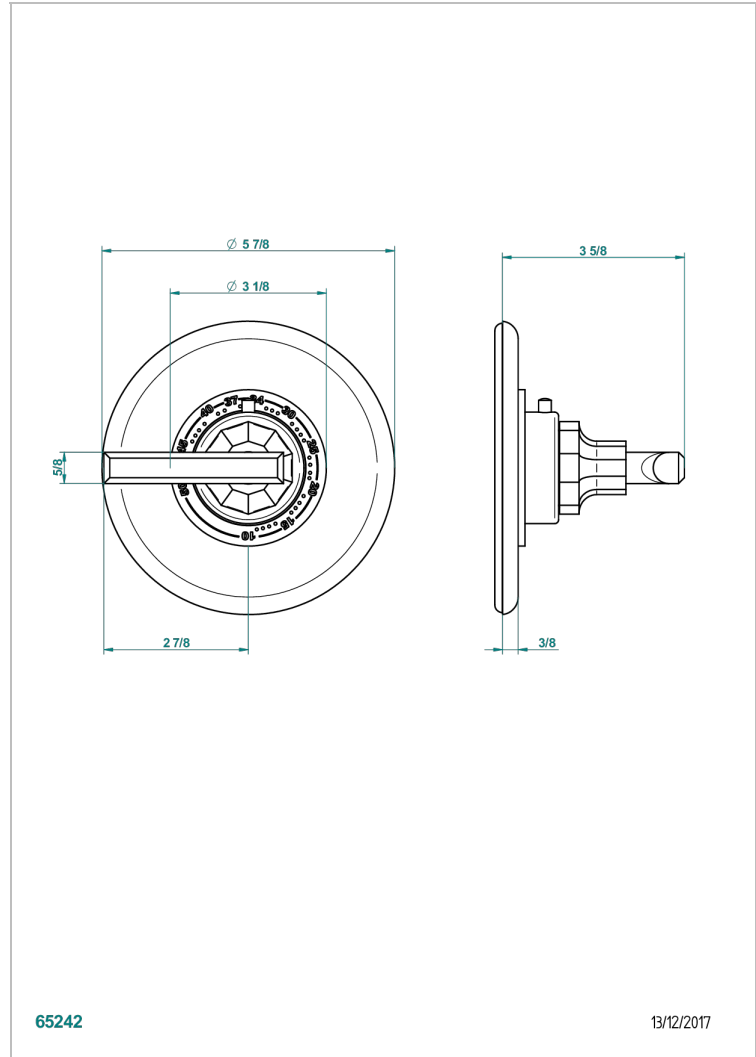

LES ONDES WITH LEVER HANDLES

G8B-15EN16US

Trim plate and handle for eurotherm valve 8200/us & 8300/us

THG[®]
PARIS

65242

13/12/2017

CHARACTERISTIC

- Les Ondes with lever handles
- Trim plate and handle for eurotherm valve 8200/us & 8300/us