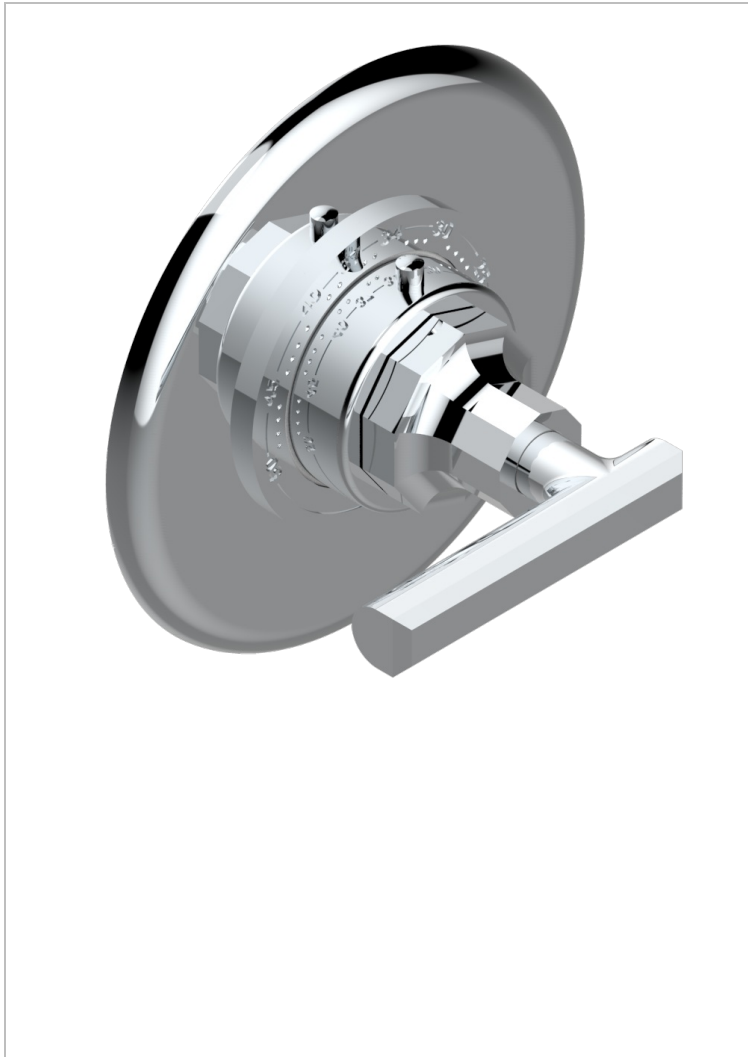

LES ONDES WITH LEVER HANDLES

G8B-15EN16US

Trim plate and handle for eurotherm valve 8200/us & 8300/us

THG[®]
PARIS

65242

13/12/2017

CHARACTERISTIC

- Les Ondes with lever handles
- Trim plate and handle for eurotherm valve 8200/us & 8300/us

AVAILABLE FINITIONS

Black ceram - D30
Blush PVD - H62
Brass color PVD - H49
Brown bronze color PVD - F33
Chrome polished - A02
Chrome polished / gold polished - G02

Copper antique matt, coated - H07
Gold color PVD - H52
Gold mat - F07
Gold polished - F01
Graphite PVD - H64
Light coated bronze - D01

Nickel polished - B01
Soft gold - F30
Soft matt gold - F31
Umber PVD - H66