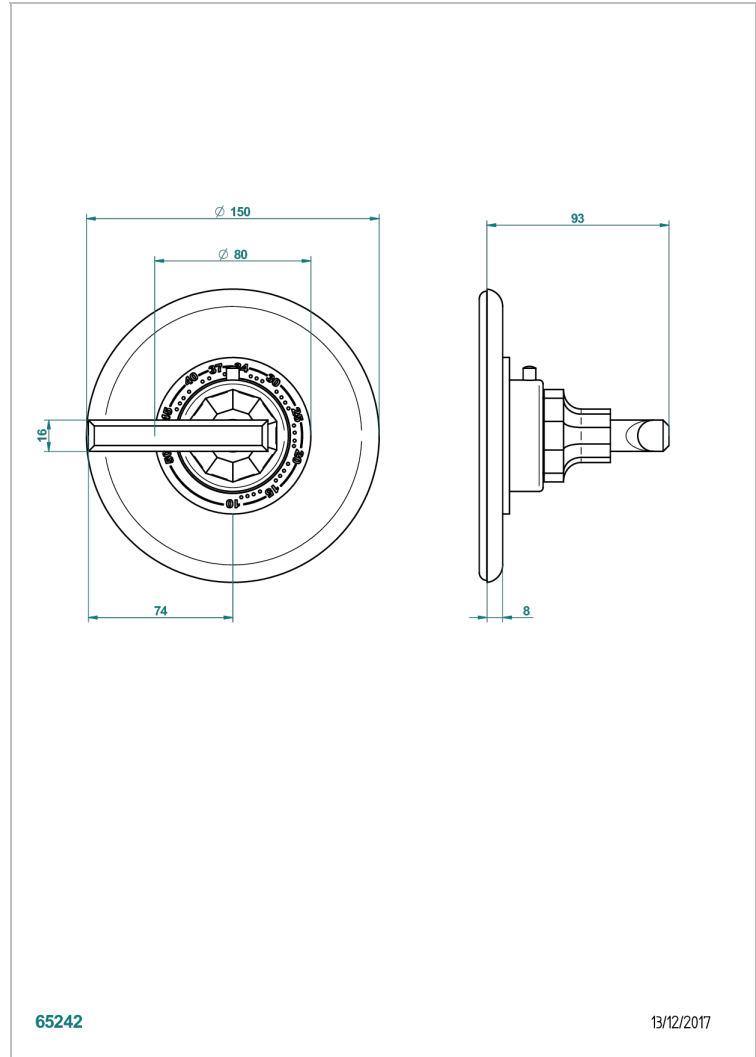

# LES ONDES WITH LEVER HANDLES

G8B-15EN16EM

Trim plate and handle for eurotherm valve 8200/us & 8300/us

THG<sup>®</sup>  
PARIS

## CHARACTERISTIC

- Les Ondes with lever handles
- Trim plate and handle for eurotherm valve 8200/us & 8300/us