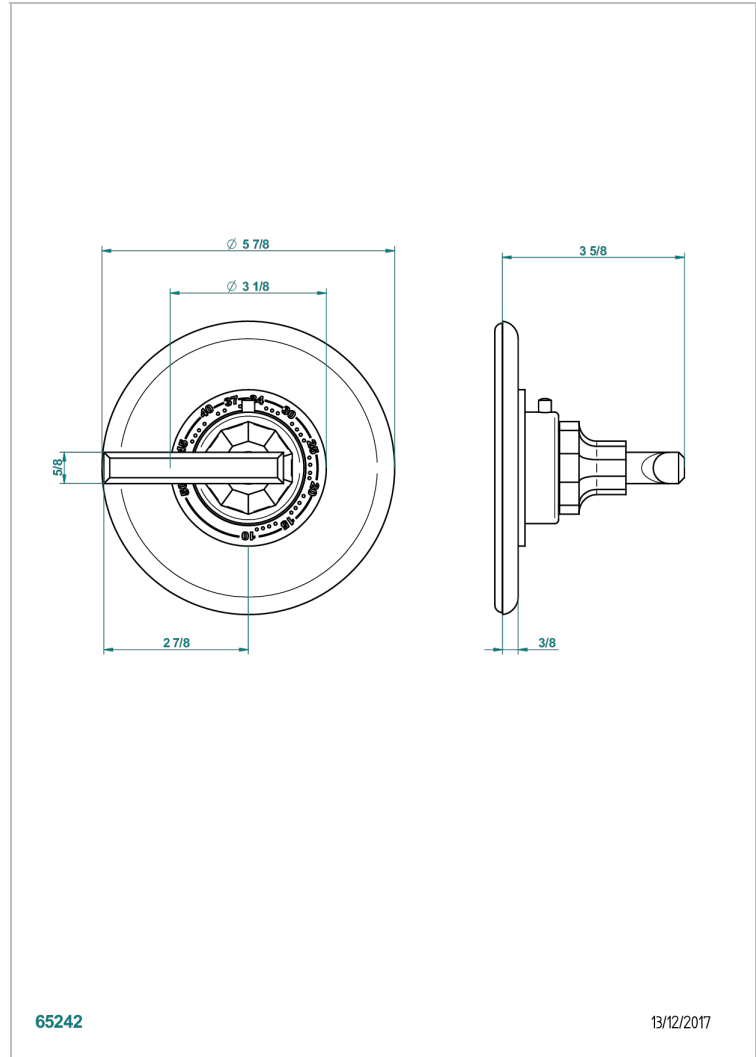

LES ONDES WITH LEVER HANDLES

G8B-15EN16EM

Trim plate and handle for eurotherm valve 8200/us & 8300/us

THG[®]
PARIS

65242

13/12/2017

CHARACTERISTIC

- Les Ondes with lever handles
- Trim plate and handle for eurotherm valve 8200/us & 8300/us