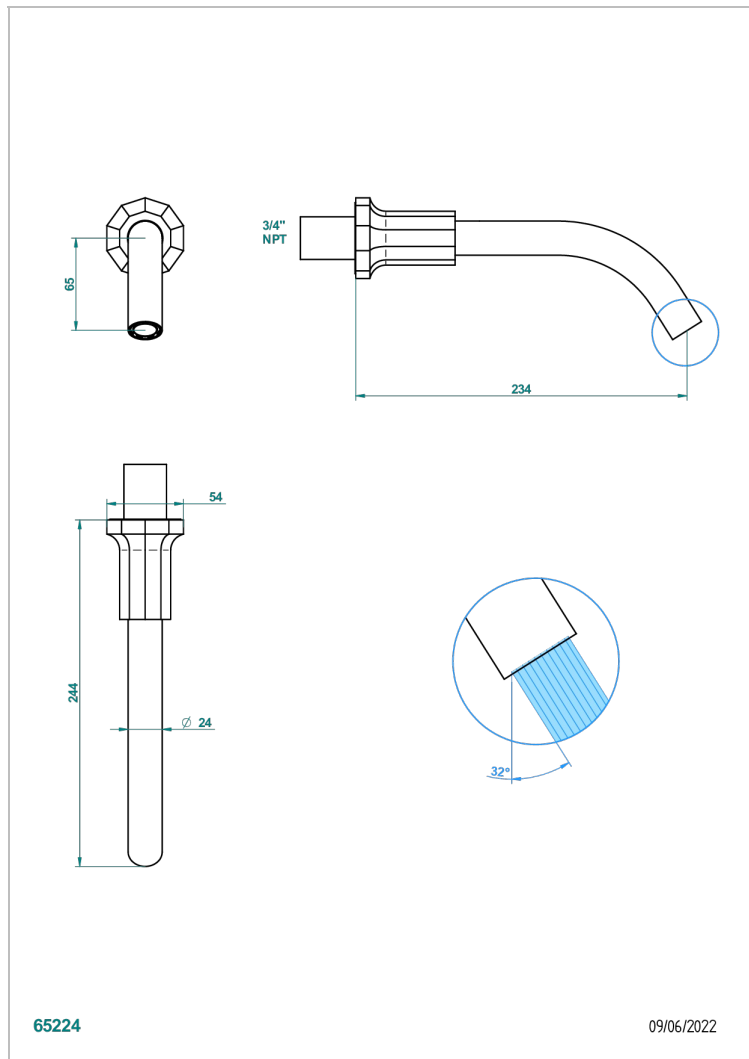

LES ONDES WITH LEVER

G8B-22G/US

Bath spout, wall mounted

THG[®]
PARIS

65224

09/06/2022

CARACTERÍSTICAS

- ASME : ASME A112.18.1-2011/CSA B125.1-11