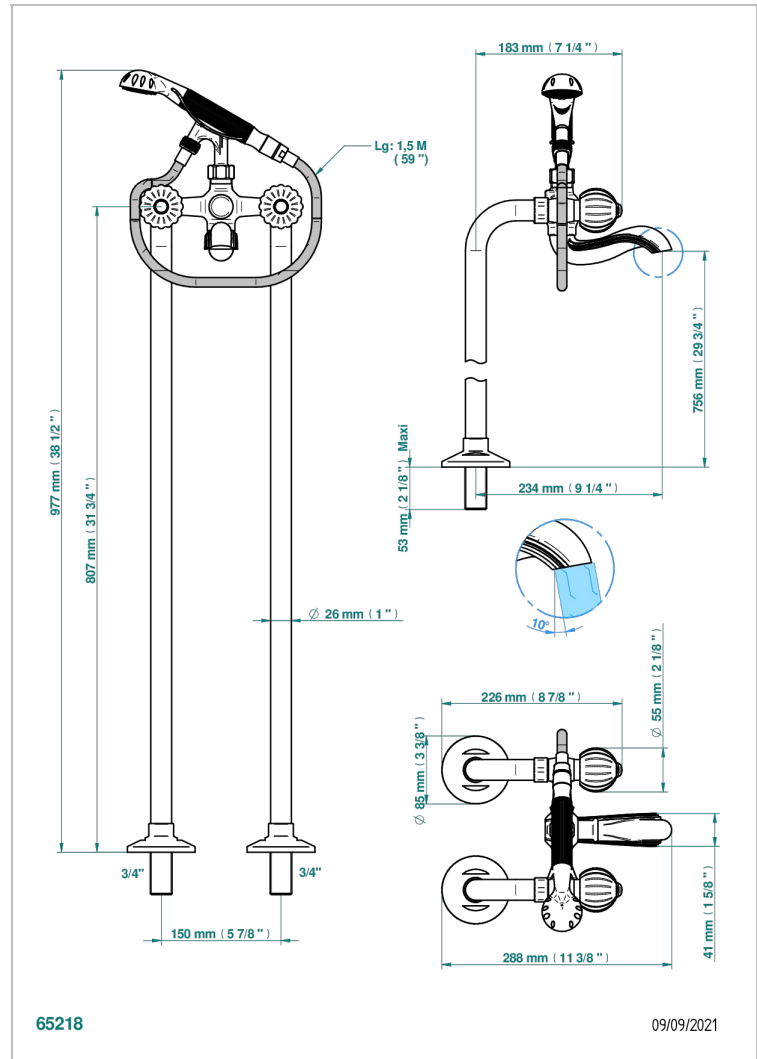

# MANDARINE METAL

U1A-13CS

Bath shower tub filler with floor risers

THG<sup>®</sup>  
PARIS

## CHARACTERISTIC

- ACS : 21ACCLY034