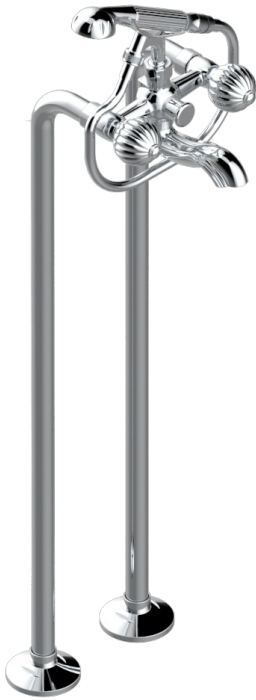

# MANDARINE METAL

U1A-13CS

Bath shower tub filler with floor risers

THG<sup>®</sup>  
PARIS

## CHARACTERISTIC

- ACS : 21ACCLY034

## AVAILABLE FINITIONS

Black ceram - D30  
Blush PVD - H62  
Brass color PVD - H49  
Brown bronze color PVD - F33  
Chrome polished - A02  
Chrome polished / gold polished - G02

Copper antique matt, coated - H07  
Gold color PVD - H52  
Gold mat - F07  
Gold polished - F01  
Graphite PVD - H64  
Light coated bronze - D01

Matt Umber PVD - H67  
Matt blush PVD - H60  
Matt brass color PVD - H50  
Matt brown bronze color PVD - F34  
Matt chrome (American satin) - C02  
Matt gold color PVD - H53

Matt graphite PVD - H65  
Matt nickel (American satin) - C01  
Matt nickel color PVD - H56  
Nickel antique / Sovereign - H28  
Nickel color PVD - H55  
Nickel polished - B01