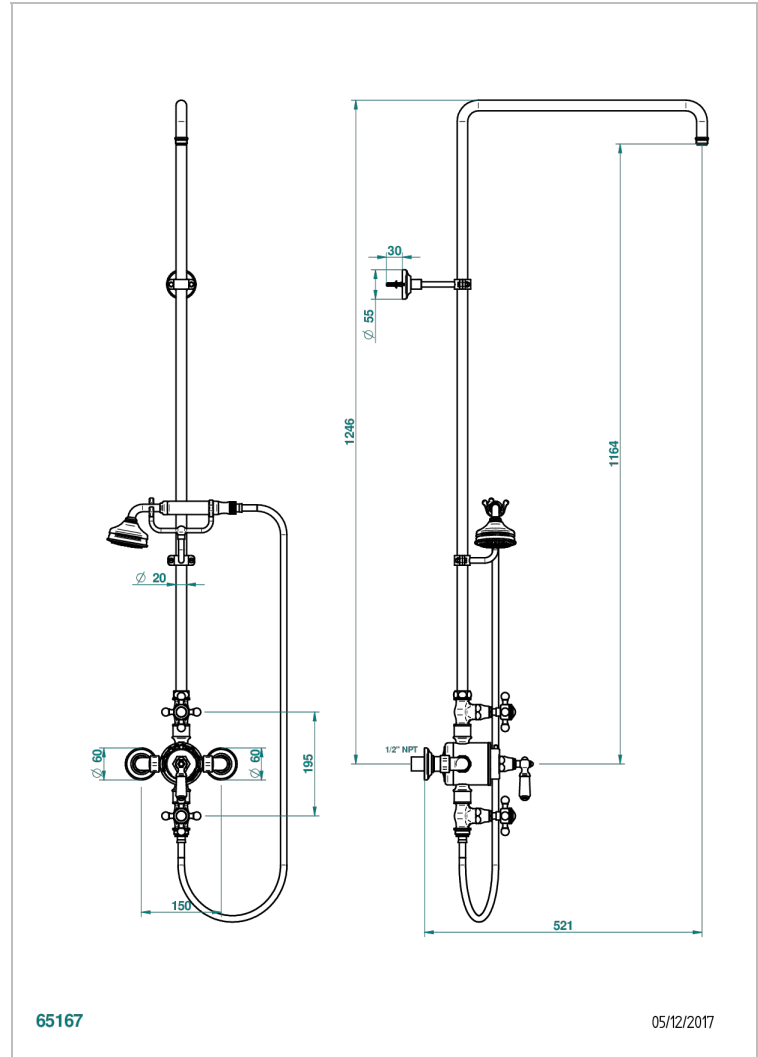

1900

G25-64TRCD/US

THG[®]
PARIS

W/m thermostatic shower mixer / shut off valves / exposed shower column / telephone shower, hose and w/m cradle - 150 centres. (without shower head)

65167

05/12/2017

CARACTERÍSTICAS

- 1900
- W/m thermostatic shower mixer / shut off valves / exposed shower column / telephone shower, hose and w/m cradle - 150 centres. (without shower head)

ACABADOS DISPONIBLES

Bronce claro - D01
Cerámica negra mate - D30
Cobre viejo mate - H07
Cromo - A02
Cromo / dorado - G02
Cromo mate - C02

Dorado - F01
Dorado mate - F07
Dorado pálido - F30
Dorado pálido mate (sin barniz) - F31
Natural smoked Brass - A13
Níquel - B01

Níquel mate - C01
Níquel viejo - H28
Pvd blush - H62
Pvd blush mate - H60
Pvd color latón - H49
Pvd color latón mate - H50

Pvd color níquel - H55
Pvd color níquel mate - H56
Pvd color oro - H52
Pvd color oro mate - H53
Pvd grafito - H64
Pvd grafito mate - H65

Pvd marrón bronce - F33
Pvd marrón bronce mate - F34
Pvd umber - H66
Pvd umber mate - H67