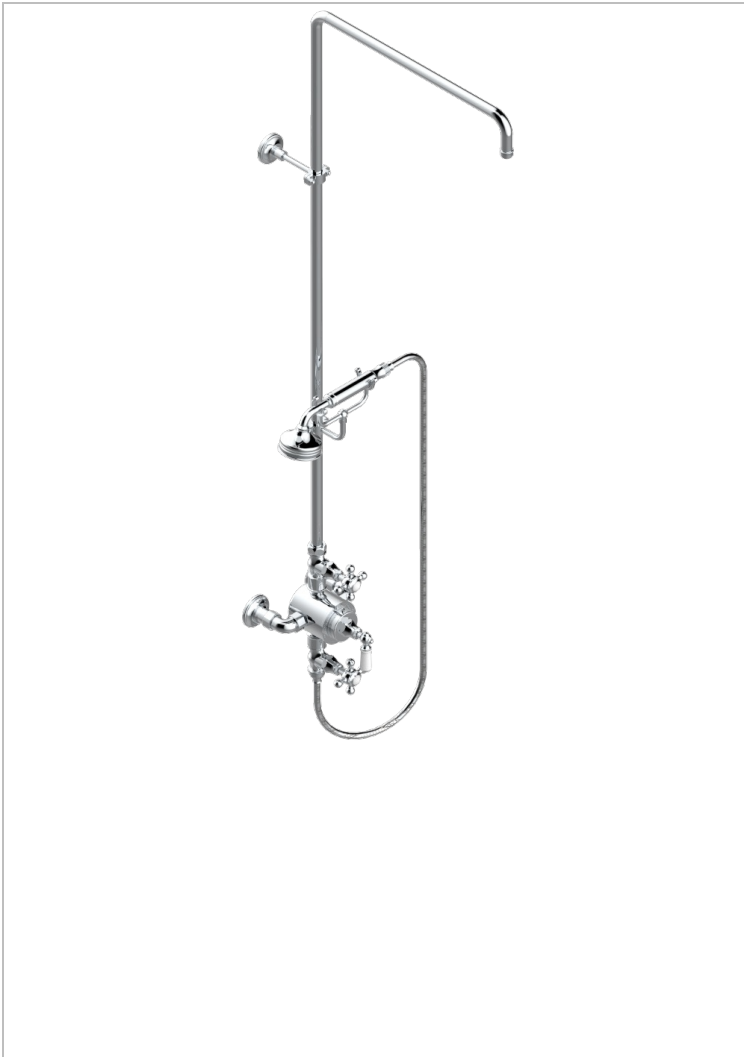

1900

G25-64TRCD/US

THG[®]
PARIS

W/m thermostatic shower mixer / shut off valves / exposed shower column / telephone shower, hose and w/m cradle - 150 centres. (without shower head)

65167

05/12/2017

CARACTERÍSTICAS

- 1900
- W/m thermostatic shower mixer / shut off valves / exposed shower column / telephone shower, hose and w/m cradle - 150 centres. (without shower head)

ACABADOS DISPONIBLES

Bronce claro - D01
Cerámica negra mate - D30
Cobre viejo mate - H07
Cromo - A02
Cromo / dorado - G02
Cromo mate - C02

Dorado - F01
Dorado mate - F07
Dorado pálido - F30
Dorado pálido mate (sin barniz) - F31
Natural smoked Brass - A13
Níquel - B01

Níquel mate - C01
Níquel viejo - H28
Pvd blush - H62
Pvd blush mate - H60
Pvd color latón - H49
Pvd color latón mate - H50

Pvd color níquel - H55
Pvd color níquel mate - H56
Pvd color oro - H52
Pvd color oro mate - H53
Pvd grafito - H64
Pvd grafito mate - H65

Pvd marrón bronce - F33
Pvd marrón bronce mate - F34
Pvd umber - H66
Pvd umber mate - H67