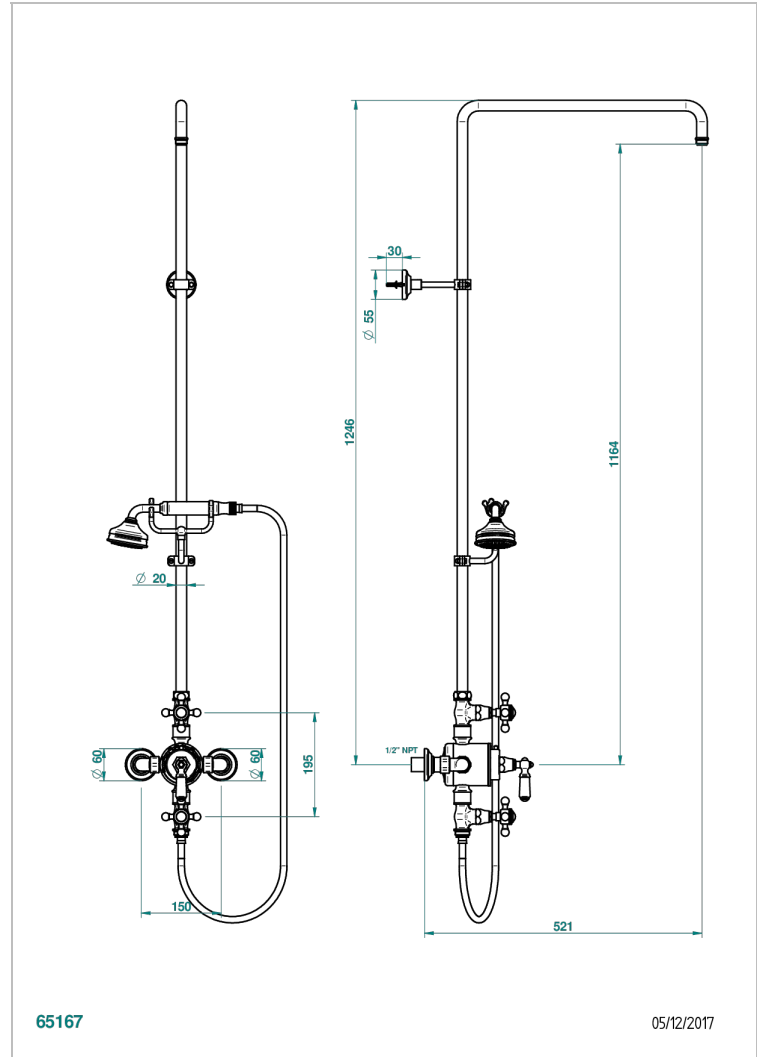

Exposed thermostatic shower mixer 2 volume controls, column and handshower on cradle - 6" centres (no showerhead)

65167

05/12/2017

CHARACTERISTIC

- 1900
- Exposed thermostatic shower mixer 2 volume controls, column and handshower on cradle - 6" centres (no showerhead)

AVAILABLE FINITIONS

Black ceram - D30
 Blush PVD - H62
 Brass color PVD - H49
 Brown bronze color PVD - F33
 Chrome polished - A02
 Chrome polished / gold polished - G02

Copper antique matt, coated - H07
 Gold color PVD - H52
 Gold mat - F07
 Gold polished - F01
 Graphite PVD - H64
 Light coated bronze - D01

Matt Umber PVD - H67
 Matt blush PVD - H60
 Matt brass color PVD - H50
 Matt brown bronze color PVD - F34
 Matt chrome (American satin) - C02
 Matt gold color PVD - H53

Matt graphite PVD - H65
 Matt nickel (American satin) - C01
 Matt nickel color PVD - H56
 Natural smoked Brass - A13
 Nickel antique / Sovereign - H28
 Nickel color PVD - H55

Nickel polished - B01
 Soft gold - F30
 Soft matt gold - F31
 Umber PVD - H66