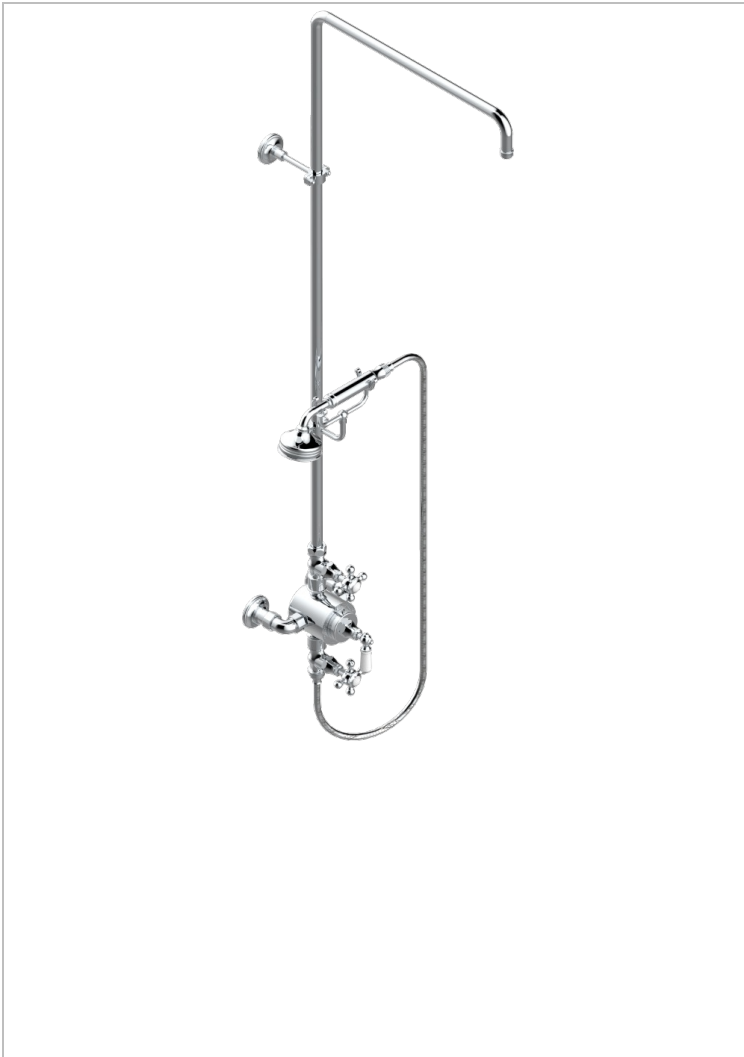

Exposed thermostatic shower mixer 2 volume controls, column and handshower on cradle - 6" centres (no showerhead)

65167

05/12/2017

CHARACTERISTIC

- 1900
- Exposed thermostatic shower mixer 2 volume controls, column and handshower on cradle - 6" centres (no showerhead)

AVAILABLE FINITIONS

Black ceram - D30
 Blush PVD - H62
 Brass color PVD - H49
 Brown bronze color PVD - F33
 Chrome polished - A02
 Chrome polished / gold polished - G02

Copper antique matt, coated - H07
 Gold color PVD - H52
 Gold mat - F07
 Gold polished - F01
 Graphite PVD - H64
 Light coated bronze - D01

Matt Umber PVD - H67
 Matt blush PVD - H60
 Matt brass color PVD - H50
 Matt brown bronze color PVD - F34
 Matt chrome (American satin) - C02
 Matt gold color PVD - H53

Matt graphite PVD - H65
 Matt nickel (American satin) - C01
 Matt nickel color PVD - H56
 Natural smoked Brass - A13
 Nickel antique / Sovereign - H28
 Nickel color PVD - H55

Nickel polished - B01
 Soft gold - F30
 Soft matt gold - F31
 Umber PVD - H66