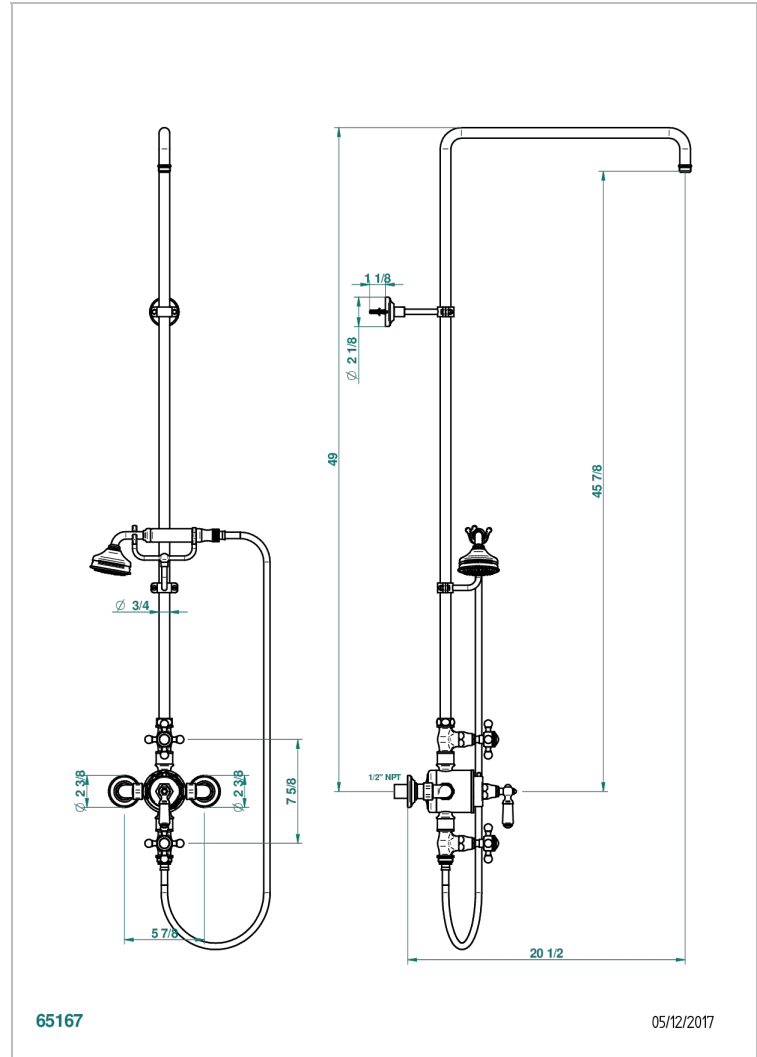

1900

G25-64TRCD/US

THG[®]
PARIS

W/m thermostatic shower mixer / shut off valves / exposed shower column / telephone shower, hose and w/m cradle - 150 centres. (without shower head)

CARACTERÍSTICAS

- 1900
- W/m thermostatic shower mixer / shut off valves / exposed shower column / telephone shower, hose and w/m cradle - 150 centres. (without shower head)

ACABADOS DISPONIBLES

Bronce claro - D01
Cerámica negra mate - D30
Cobre viejo mate - H07
Cromo - A02
Cromo / dorado - G02
Cromo mate - C02

Dorado - F01
Dorado mate - F07
Dorado pálido - F30
Dorado pálido mate (sin barniz) - F31
Natural smoked Brass - A13
Níquel - B01

Níquel mate - C01
Níquel viejo - H28
Pvd blush - H62
Pvd blush mate - H60
Pvd color latón - H49
Pvd color latón mate - H50

Pvd color níquel - H55
Pvd color níquel mate - H56
Pvd color oro - H52
Pvd color oro mate - H53
Pvd grafito - H64
Pvd grafito mate - H65

Pvd marrón bronce - F33
Pvd marrón bronce mate - F34
Pvd umber - H66
Pvd umber mate - H67