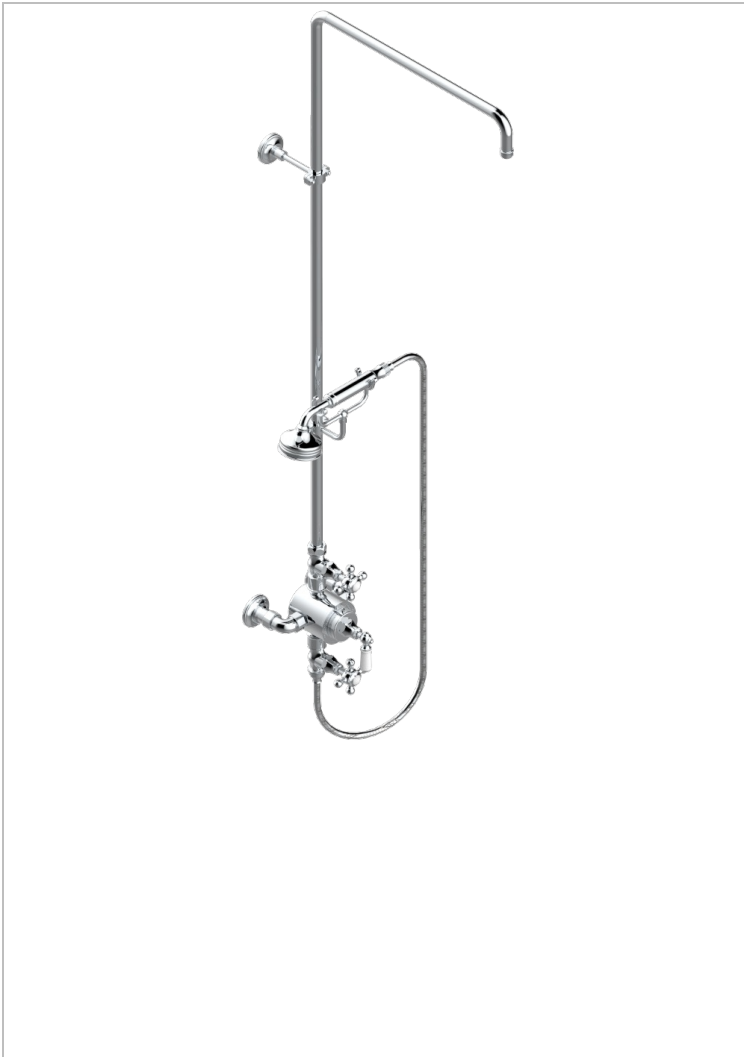

1900

G25-64TRCD/US

THG[®]
PARIS

W/m thermostatic shower mixer / shut off valves / exposed shower column / telephone shower, hose and w/m cradle - 150 centres. (without shower head)

CARACTERÍSTICAS

- 1900
- W/m thermostatic shower mixer / shut off valves / exposed shower column / telephone shower, hose and w/m cradle - 150 centres. (without shower head)

ACABADOS DISPONIBLES

Bronce claro - D01
Cerámica negra mate - D30
Cobre viejo mate - H07
Cromo - A02
Cromo / dorado - G02
Cromo mate - C02

Dorado - F01
Dorado mate - F07
Dorado pálido - F30
Dorado pálido mate (sin barniz) - F31
Natural smoked Brass - A13
Níquel - B01

Níquel mate - C01
Níquel viejo - H28
Pvd blush - H62
Pvd blush mate - H60
Pvd color latón - H49
Pvd color latón mate - H50

Pvd color níquel - H55
Pvd color níquel mate - H56
Pvd color oro - H52
Pvd color oro mate - H53
Pvd grafito - H64
Pvd grafito mate - H65